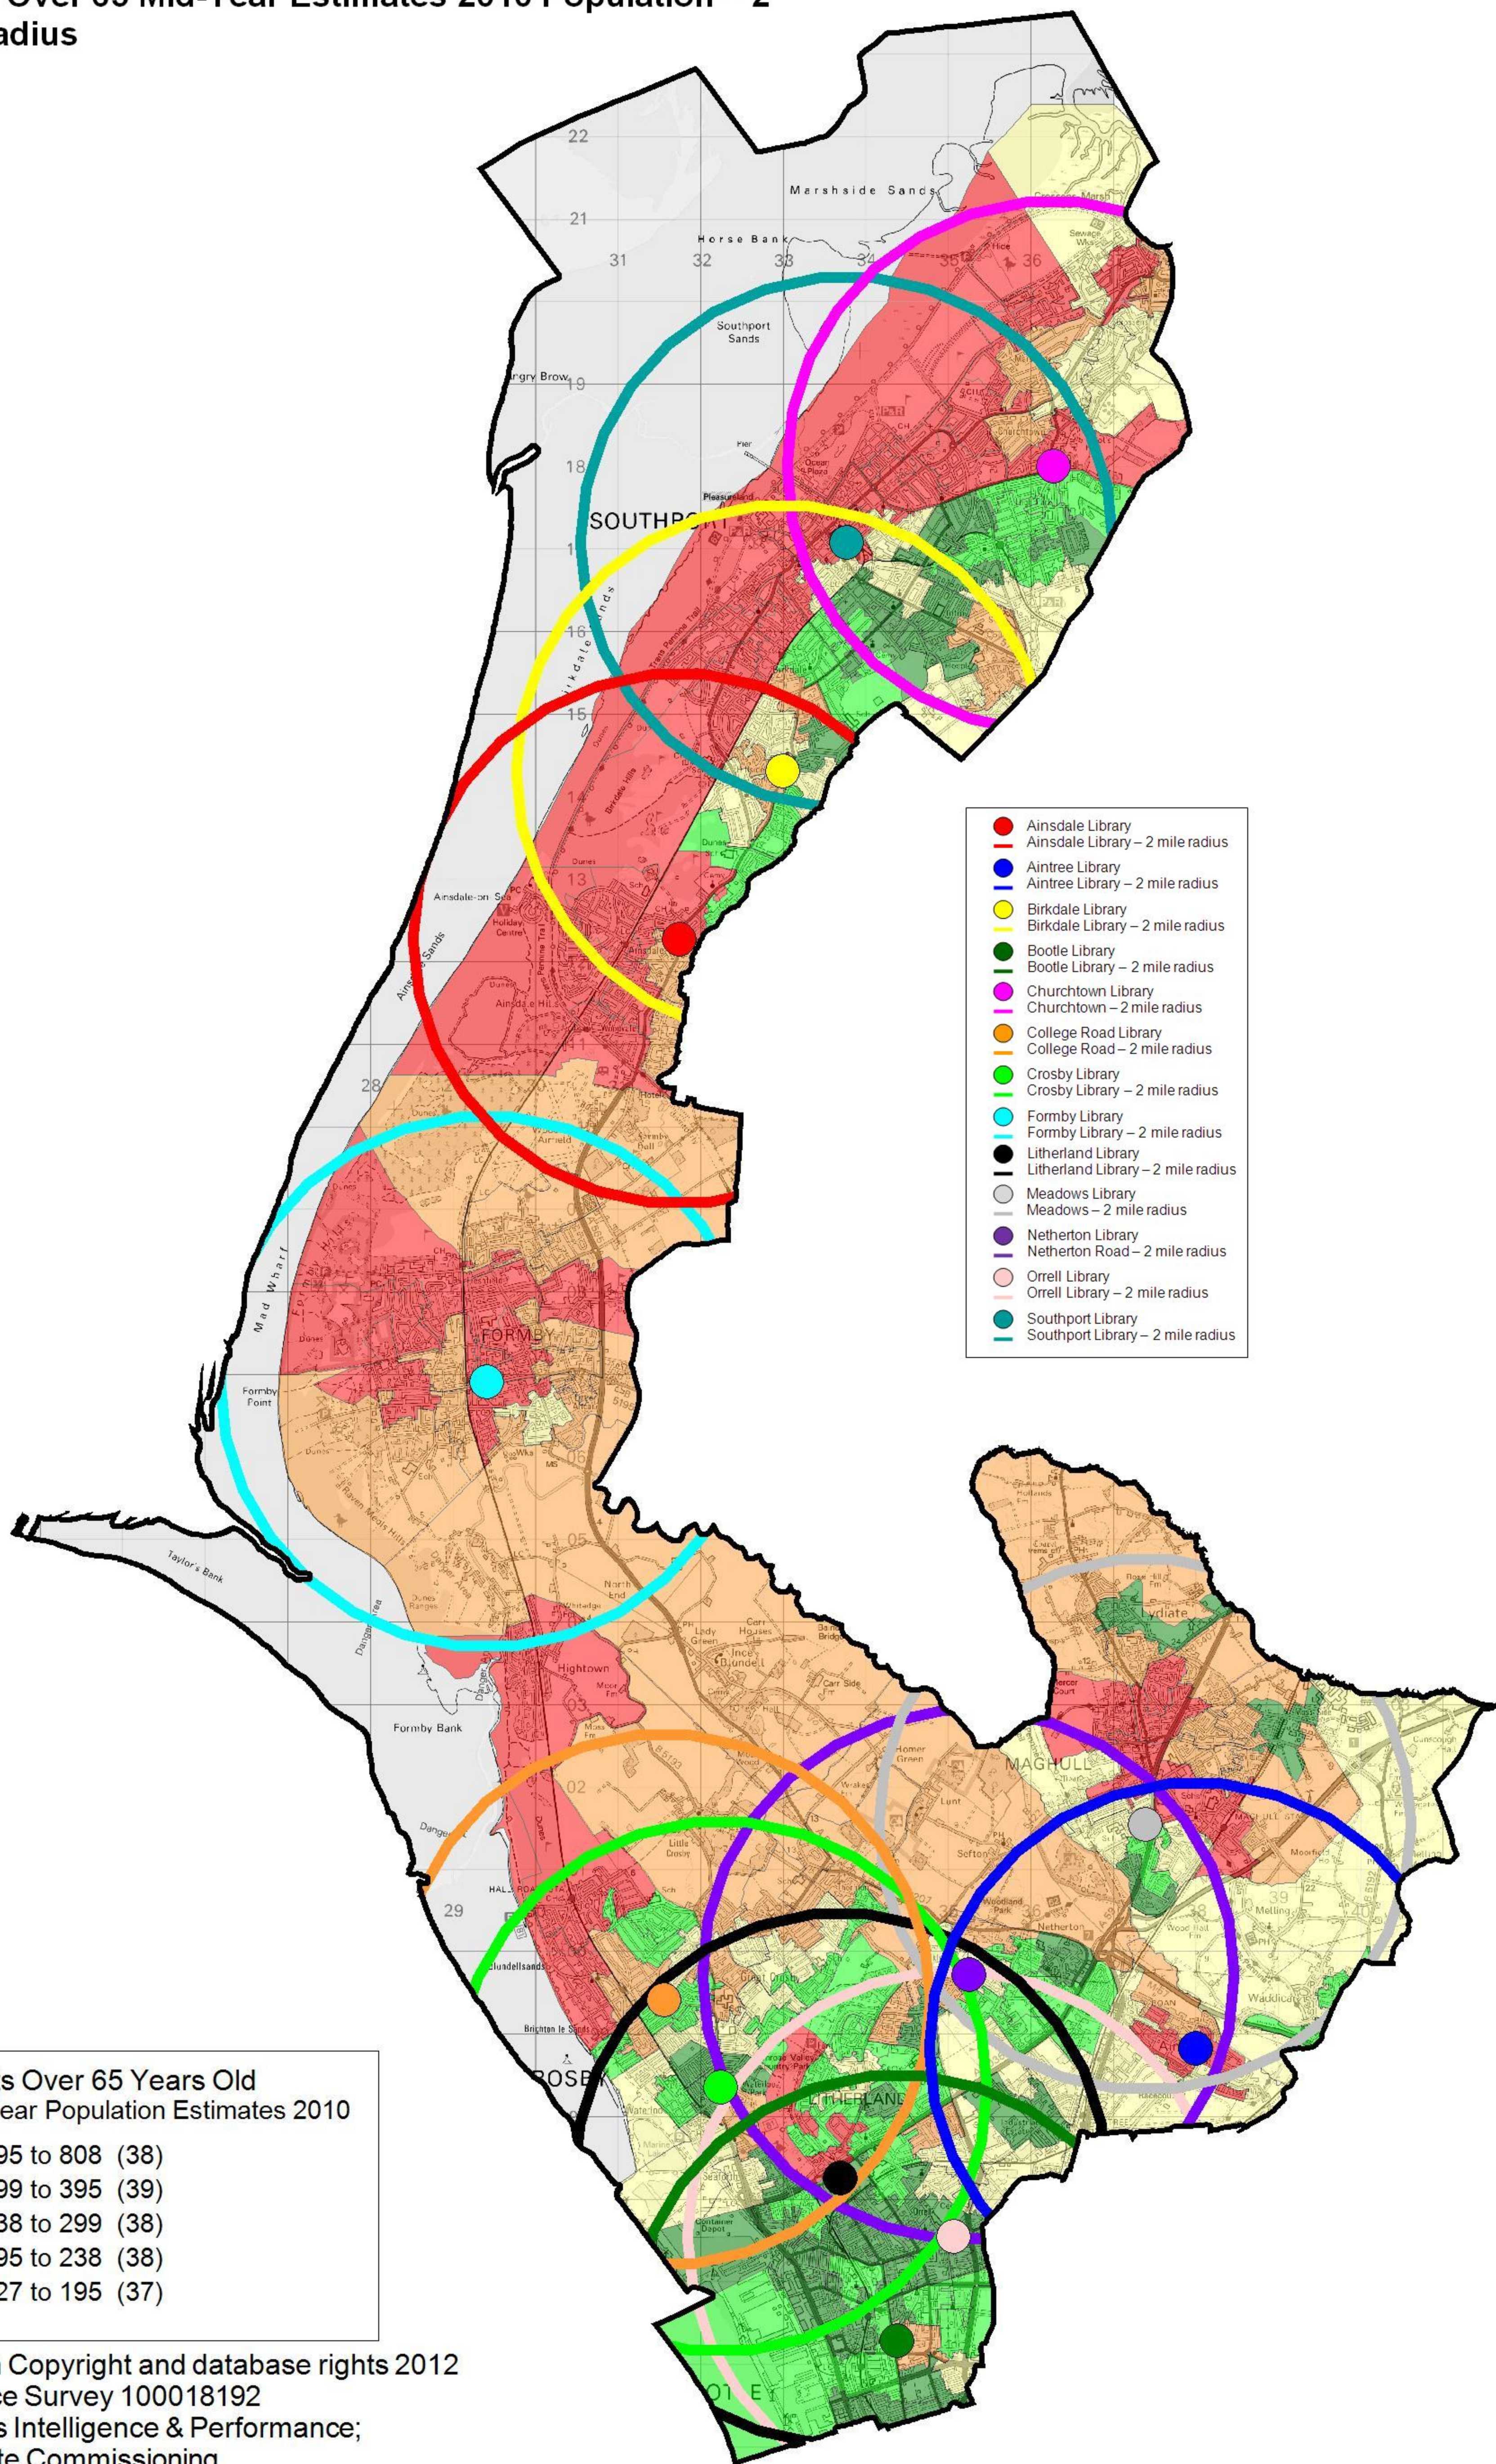

Adults Over 65 Mid-Year Estimates 2010 Population – 2 Mile Radius

- Ainsdale Library
- Ainsdale Library – 2 mile radius
- Aintree Library
- Aintree Library – 2 mile radius
- Birkdale Library
- Birkdale Library – 2 mile radius
- Bootle Library
- Bootle Library – 2 mile radius
- Churchtown Library
- Churchtown – 2 mile radius
- College Road Library
- College Road – 2 mile radius
- Crosby Library
- Crosby Library – 2 mile radius
- Formby Library
- Formby Library – 2 mile radius
- Litherland Library
- Litherland Library – 2 mile radius
- Meadows Library
- Meadows – 2 mile radius
- Netherton Library
- Netherton Road – 2 mile radius
- Orrell Library
- Orrell Library – 2 mile radius
- Southport Library
- Southport Library – 2 mile radius

Adults Over 65 Years Old Mid Year Population Estimates 2010	
	395 to 808 (38)
	299 to 395 (39)
	238 to 299 (38)
	195 to 238 (38)
	127 to 195 (37)