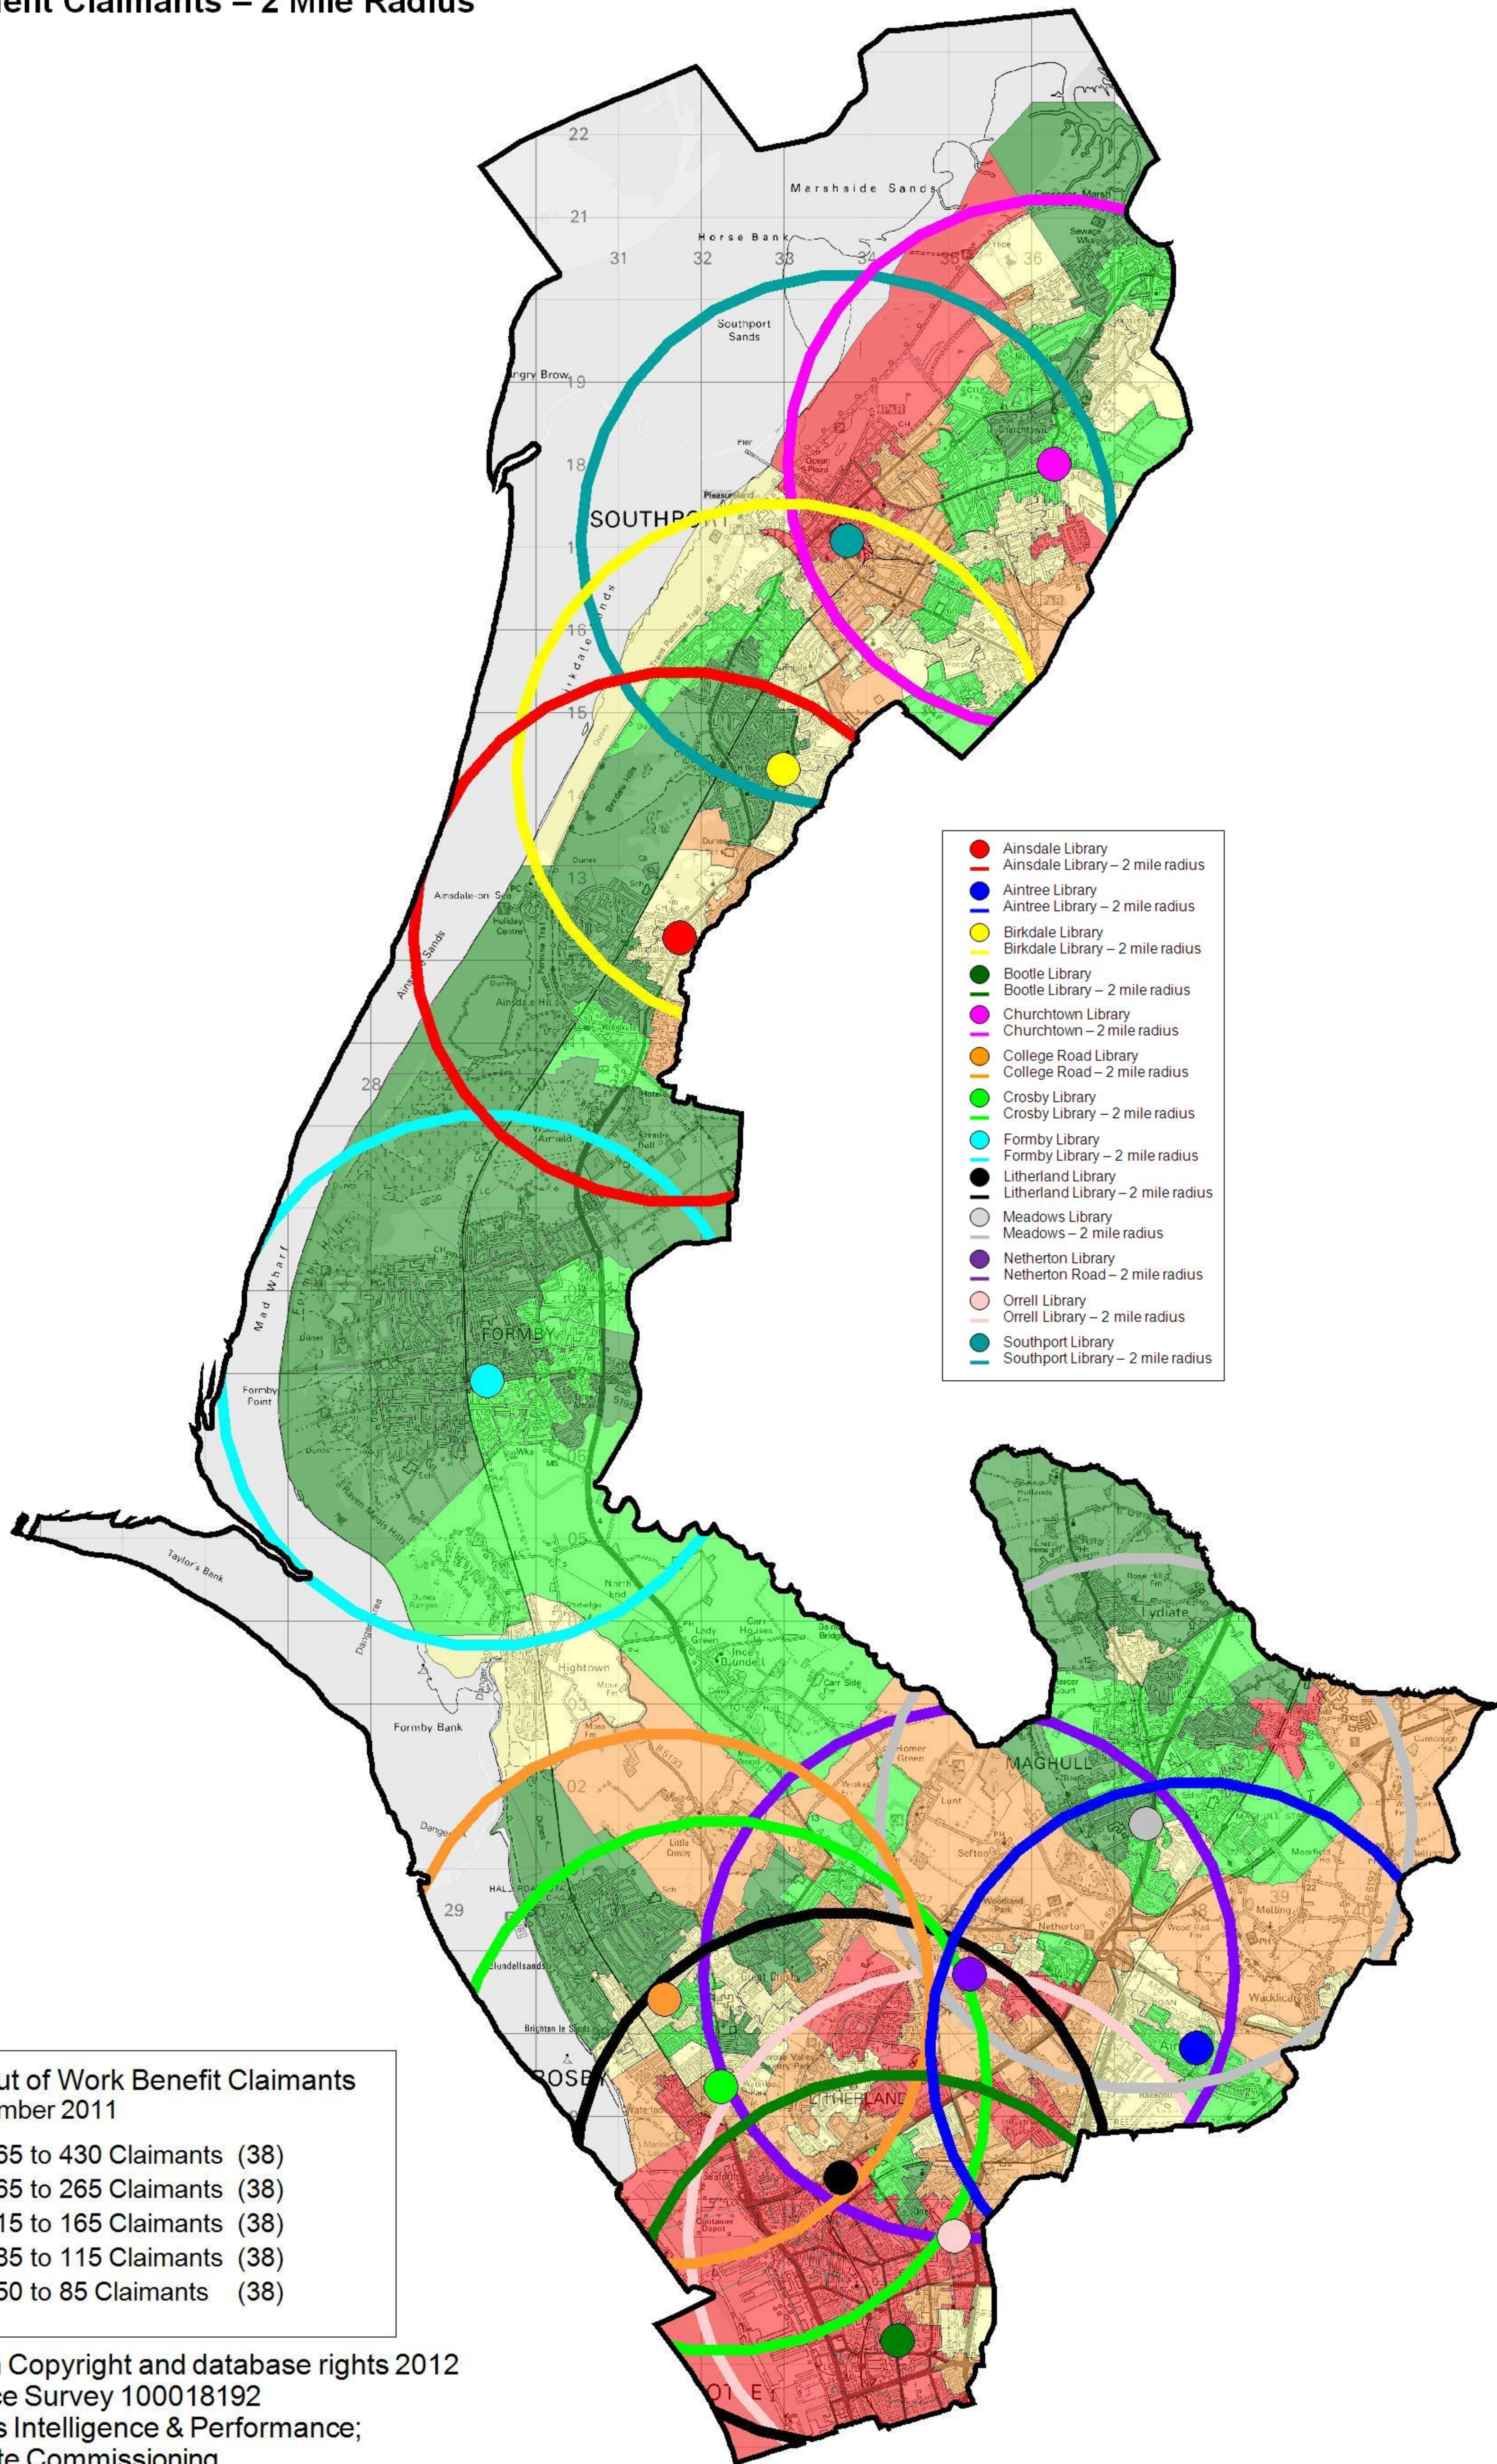

All Benefit Claimants – 2 Mile Radius

- Ainsdale Library
- Ainsdale Library – 2 mile radius
- Aintree Library
- Aintree Library – 2 mile radius
- Birkdale Library
- Birkdale Library – 2 mile radius
- Bootle Library
- Bootle Library – 2 mile radius
- Churchtown Library
- Churchtown – 2 mile radius
- College Road Library
- College Road – 2 mile radius
- Crosby Library
- Crosby Library – 2 mile radius
- Formby Library
- Formby Library – 2 mile radius
- Litherland Library
- Litherland Library – 2 mile radius
- Meadows Library
- Meadows – 2 mile radius
- Netherton Library
- Netherton Road – 2 mile radius
- Orrell Library
- Orrell Library – 2 mile radius
- Southport Library
- Southport Library – 2 mile radius

- All Out of Work Benefit Claimants
November 2011**
- 265 to 430 Claimants (38)
 - 165 to 265 Claimants (38)
 - 115 to 165 Claimants (38)
 - 85 to 115 Claimants (38)
 - 50 to 85 Claimants (38)