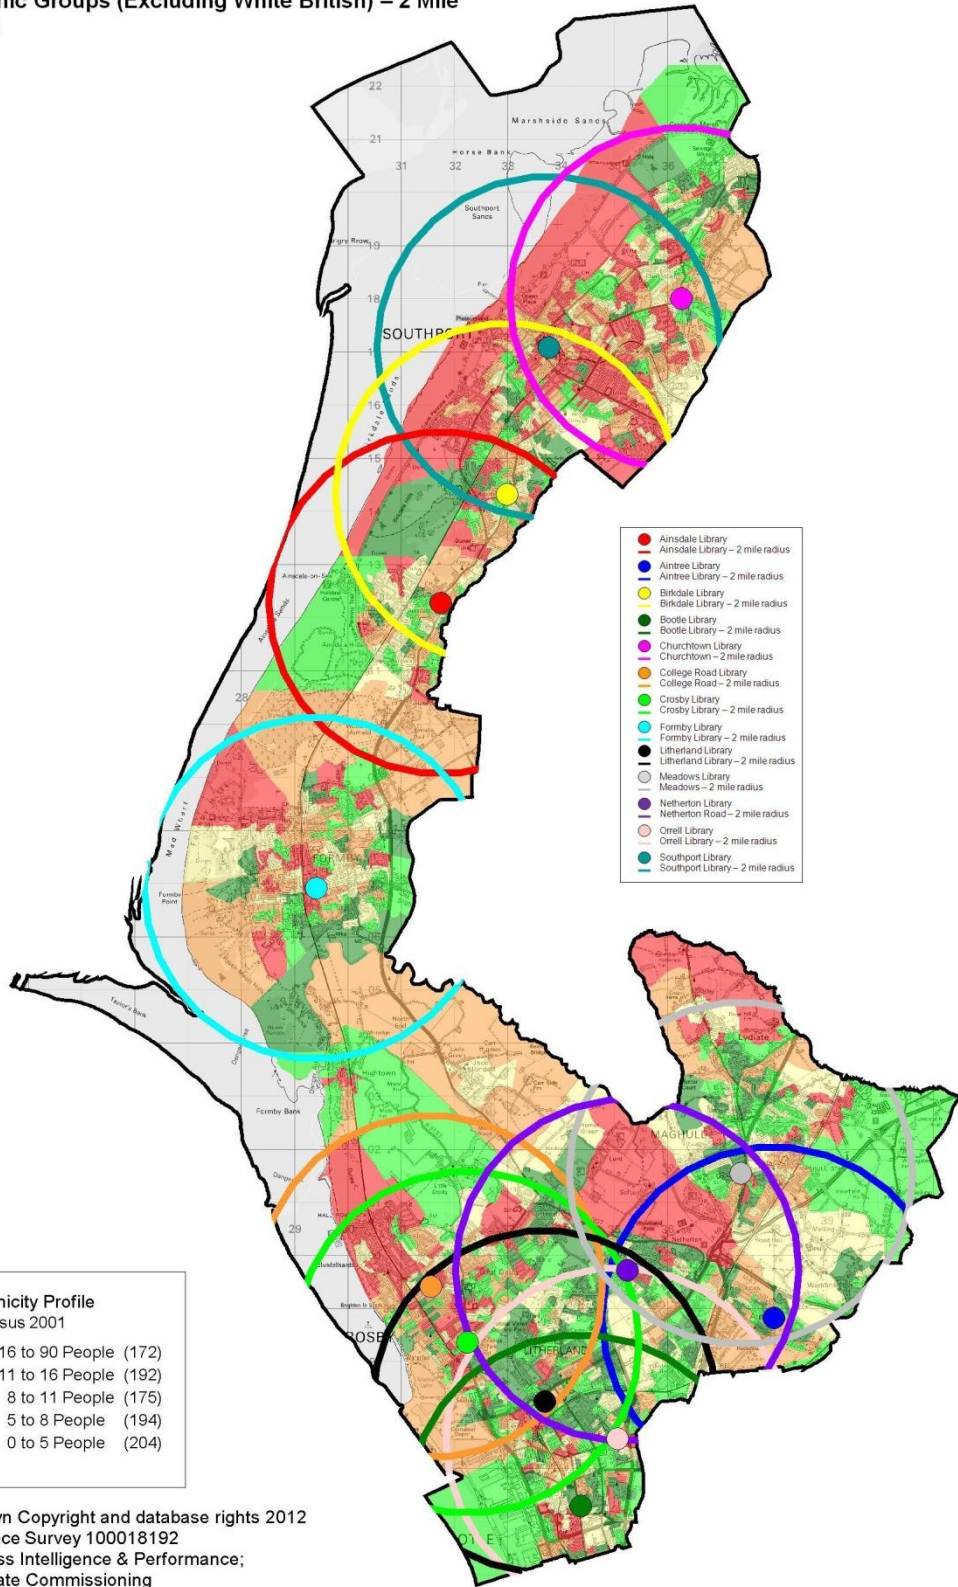

All Ethnic Groups (Excluding White British) – 2 Mile Radius

Census 2001 Ethnicity Breakdown	
White Persons	White: British
	White: Irish
	White: Other
Mixed Persons	Mixed: White and Black Caribbean
	Mixed: White and Black African
	Mixed: White and Asian
	Mixed: Other Mixed
Asian or Asian British Persons	Asian or Asian British: Indian
	Asian or Asian British: Pakistani
	Asian or Asian British: Bangladeshi
	Asian or Asian British: Other Asian
Black or Black British Persons	Black or Black British: Caribbean
	Black or Black British: African
	Black or Black British: Other Black
Chinese or Other Ethnic Group Persons	Chinese of Other Ethnic Group: Chinese
	Chinese of Other Ethnic Group: Other Ethnic Group