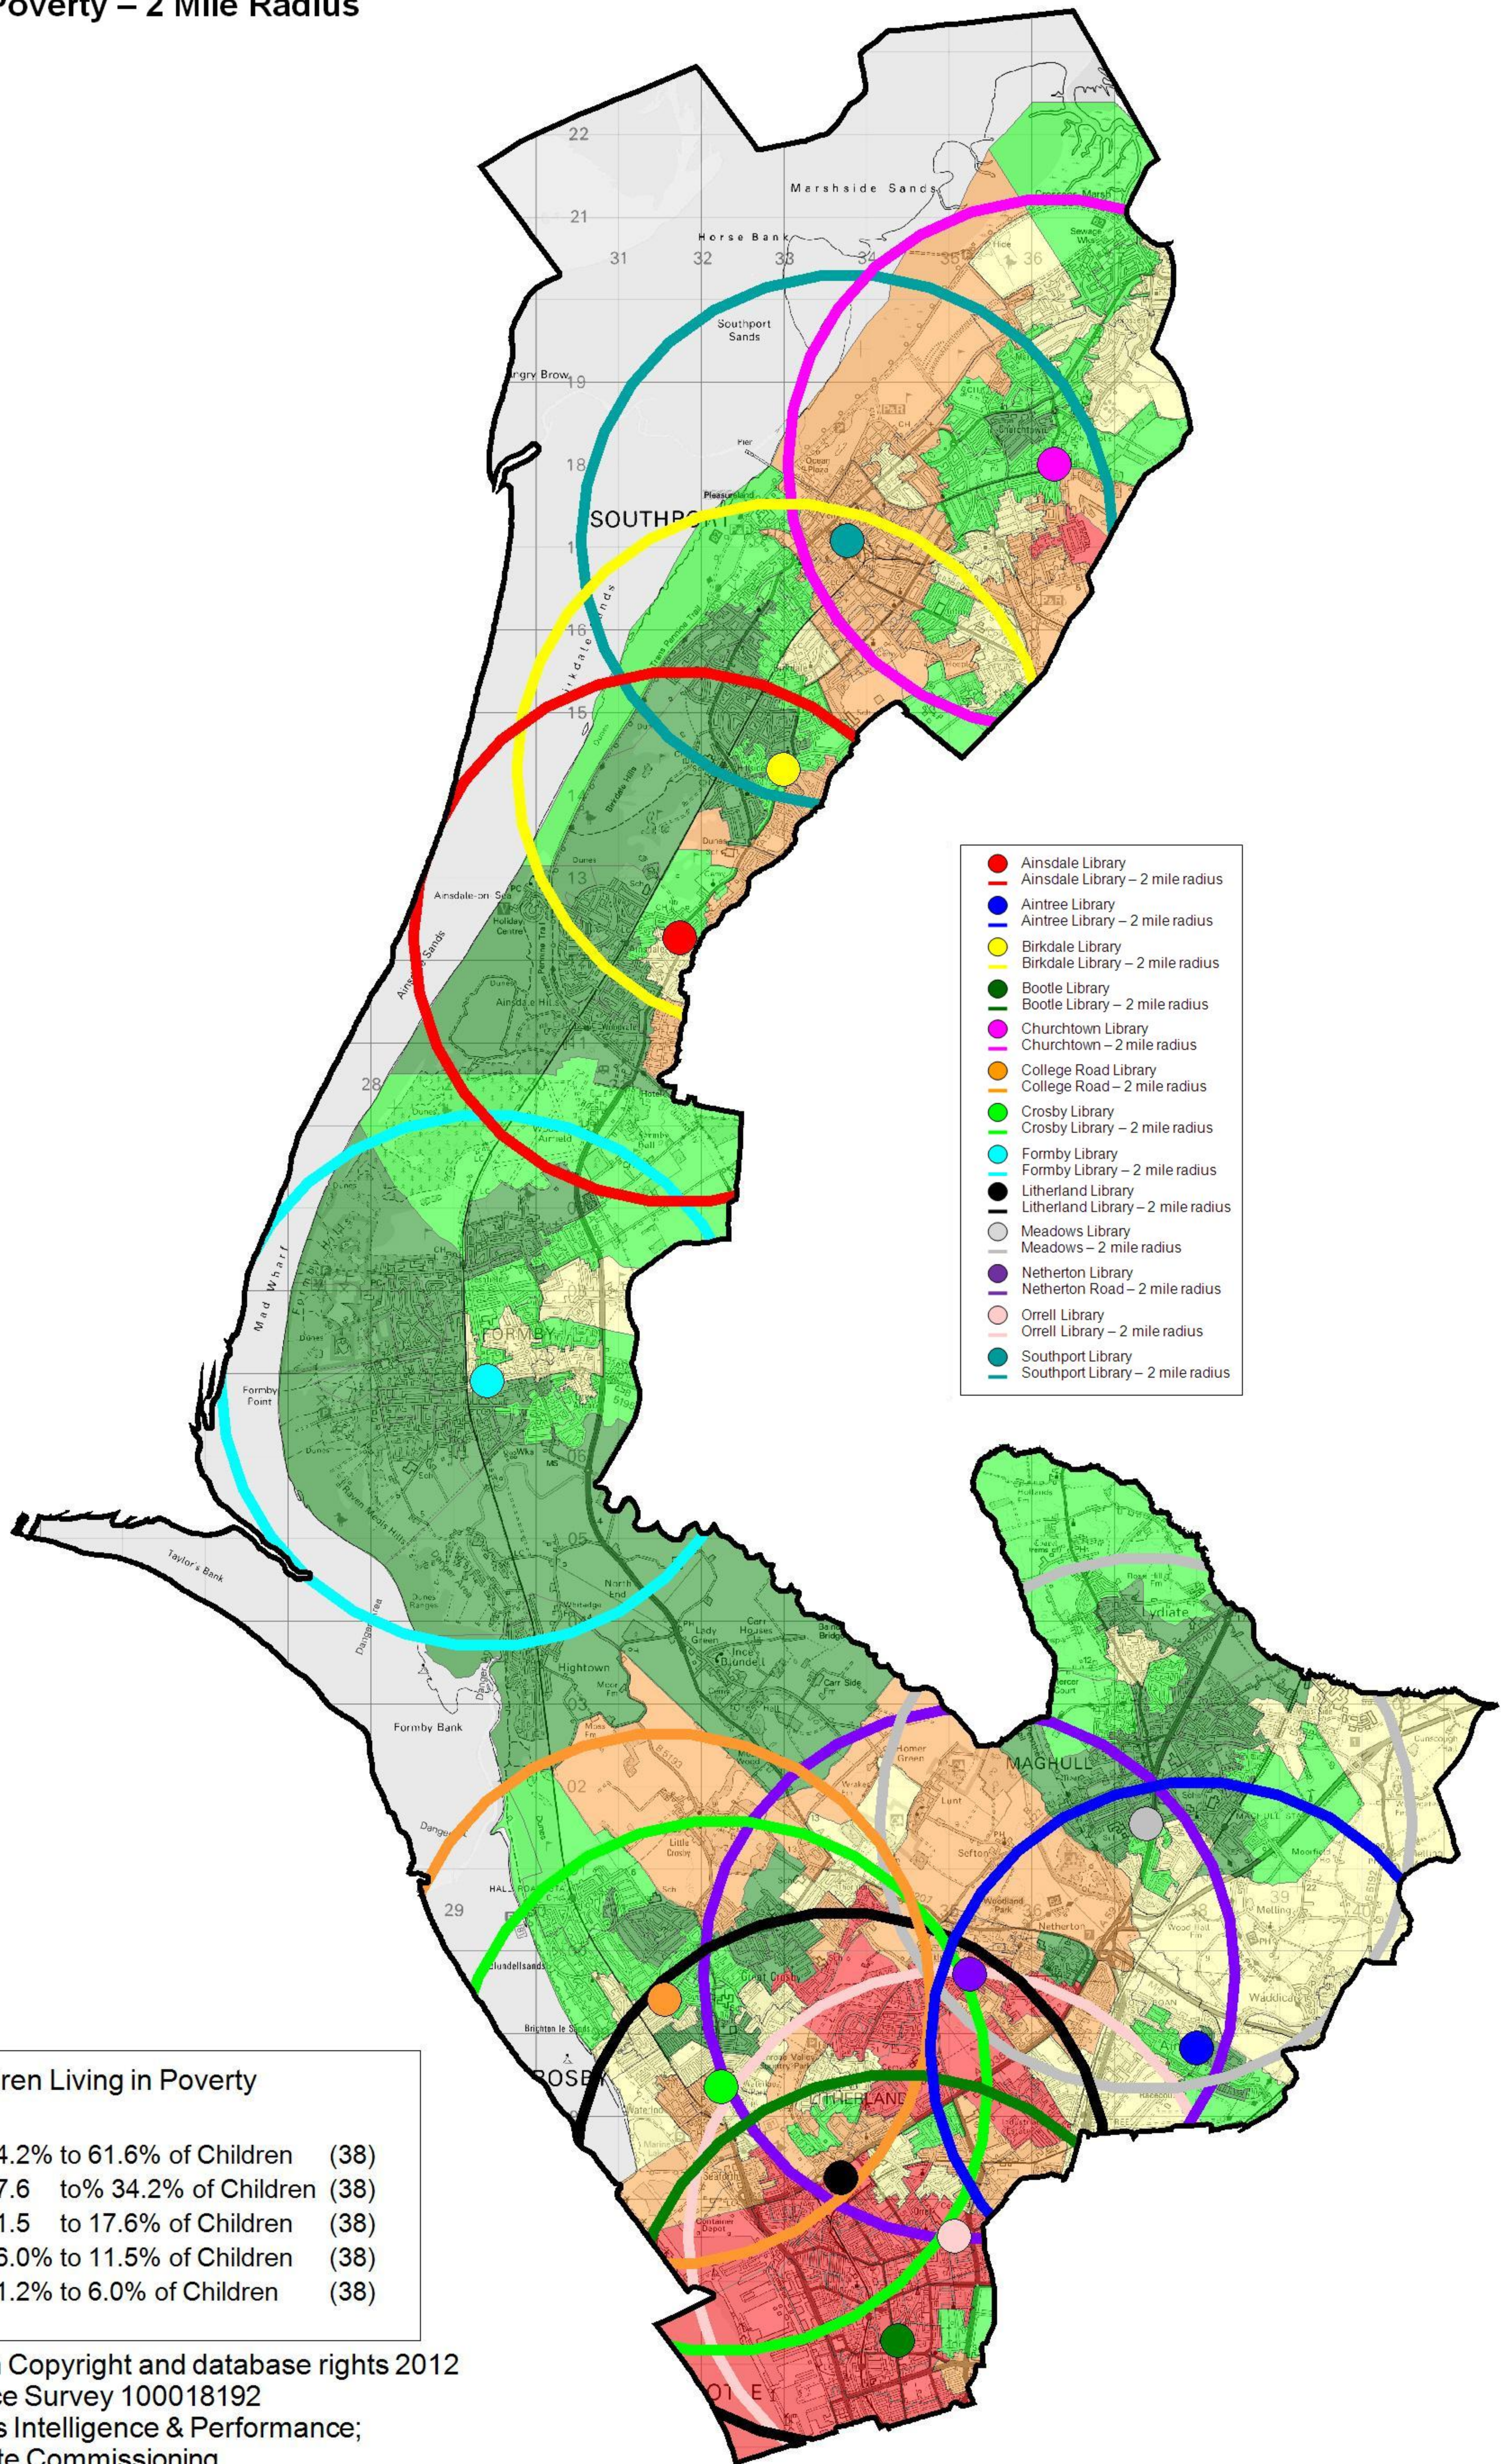

# Child Poverty – 2 Mile Radius

- Ainsdale Library
- Ainsdale Library – 2 mile radius
- Aintree Library
- Aintree Library – 2 mile radius
- Birkdale Library
- Birkdale Library – 2 mile radius
- Bootle Library
- Bootle Library – 2 mile radius
- Churchtown Library
- Churchtown – 2 mile radius
- College Road Library
- College Road – 2 mile radius
- Crosby Library
- Crosby Library – 2 mile radius
- Formby Library
- Formby Library – 2 mile radius
- Litherland Library
- Litherland Library – 2 mile radius
- Meadows Library
- Meadows – 2 mile radius
- Netherton Library
- Netherton Road – 2 mile radius
- Orrell Library
- Orrell Library – 2 mile radius
- Southport Library
- Southport Library – 2 mile radius