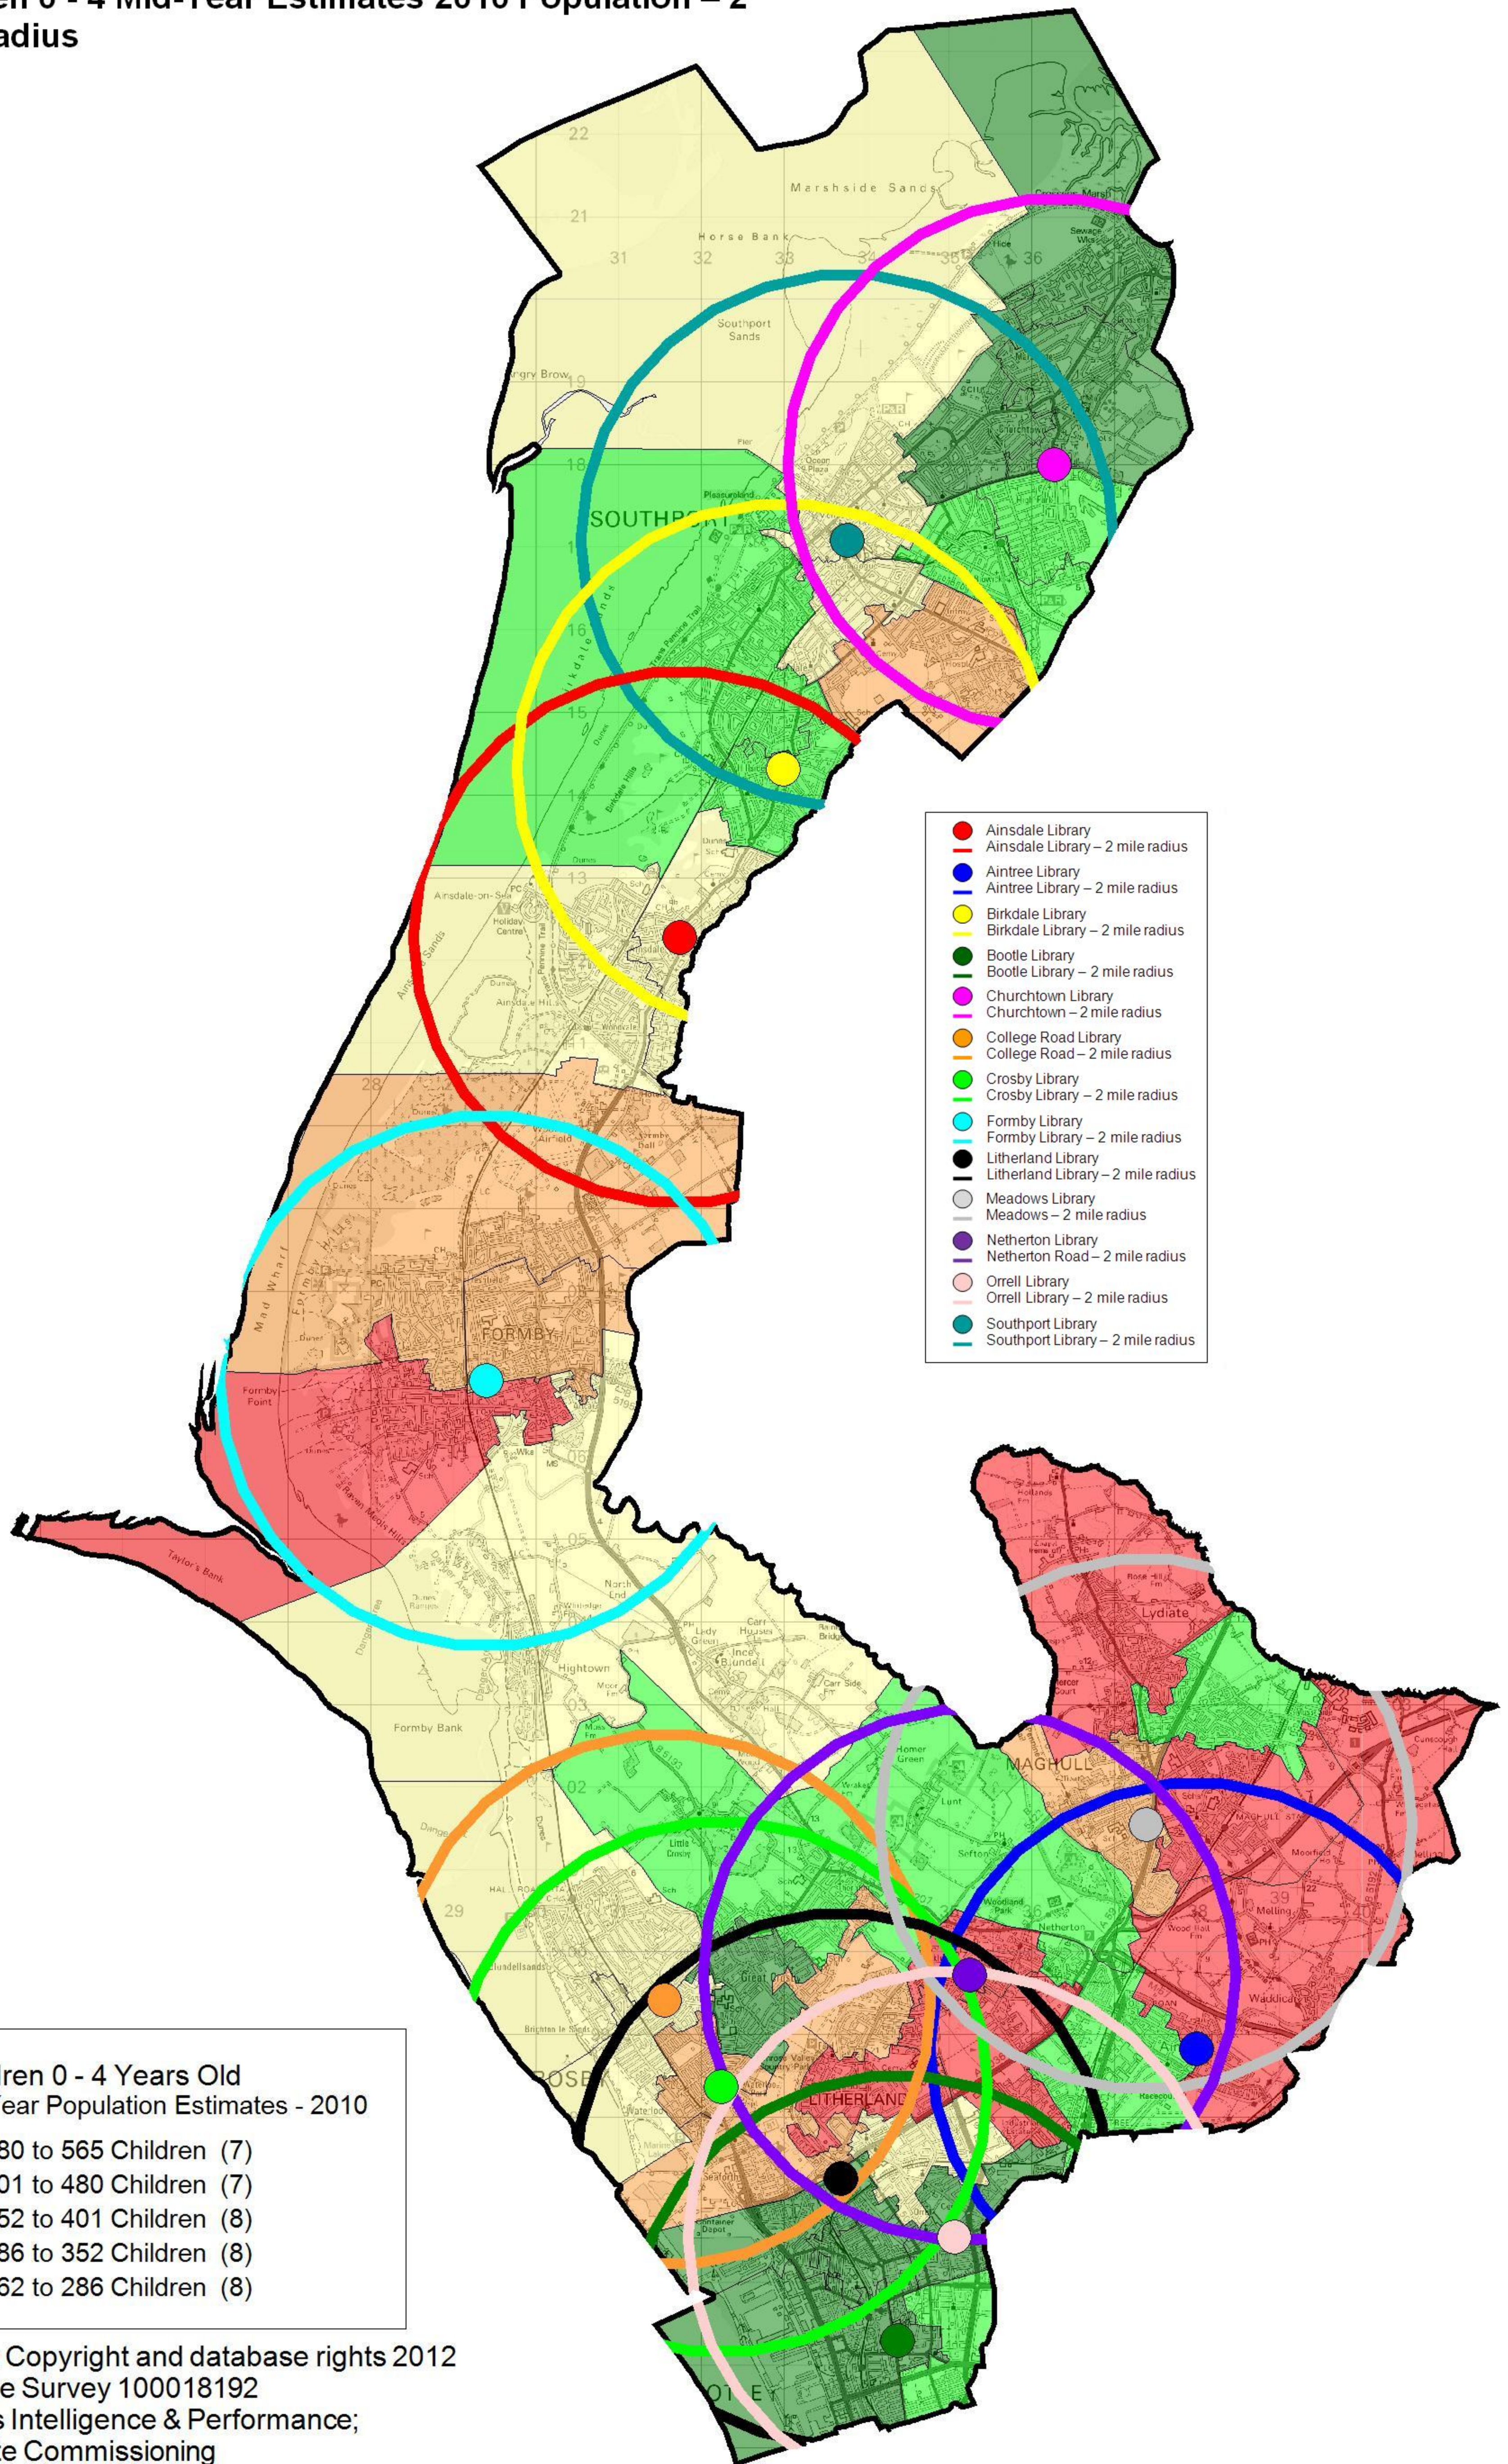

Children 0 - 4 Mid-Year Estimates 2010 Population – 2 Mile Radius

- Ainsdale Library
- Ainsdale Library – 2 mile radius
- Aintree Library
- Aintree Library – 2 mile radius
- Birkdale Library
- Birkdale Library – 2 mile radius
- Bootle Library
- Bootle Library – 2 mile radius
- Churchtown Library
- Churchtown – 2 mile radius
- College Road Library
- College Road – 2 mile radius
- Crosby Library
- Crosby Library – 2 mile radius
- Formby Library
- Formby Library – 2 mile radius
- Litherland Library
- Litherland Library – 2 mile radius
- Meadows Library
- Meadows – 2 mile radius
- Netherton Library
- Netherton Road – 2 mile radius
- Orrell Library
- Orrell Library – 2 mile radius
- Southport Library
- Southport Library – 2 mile radius