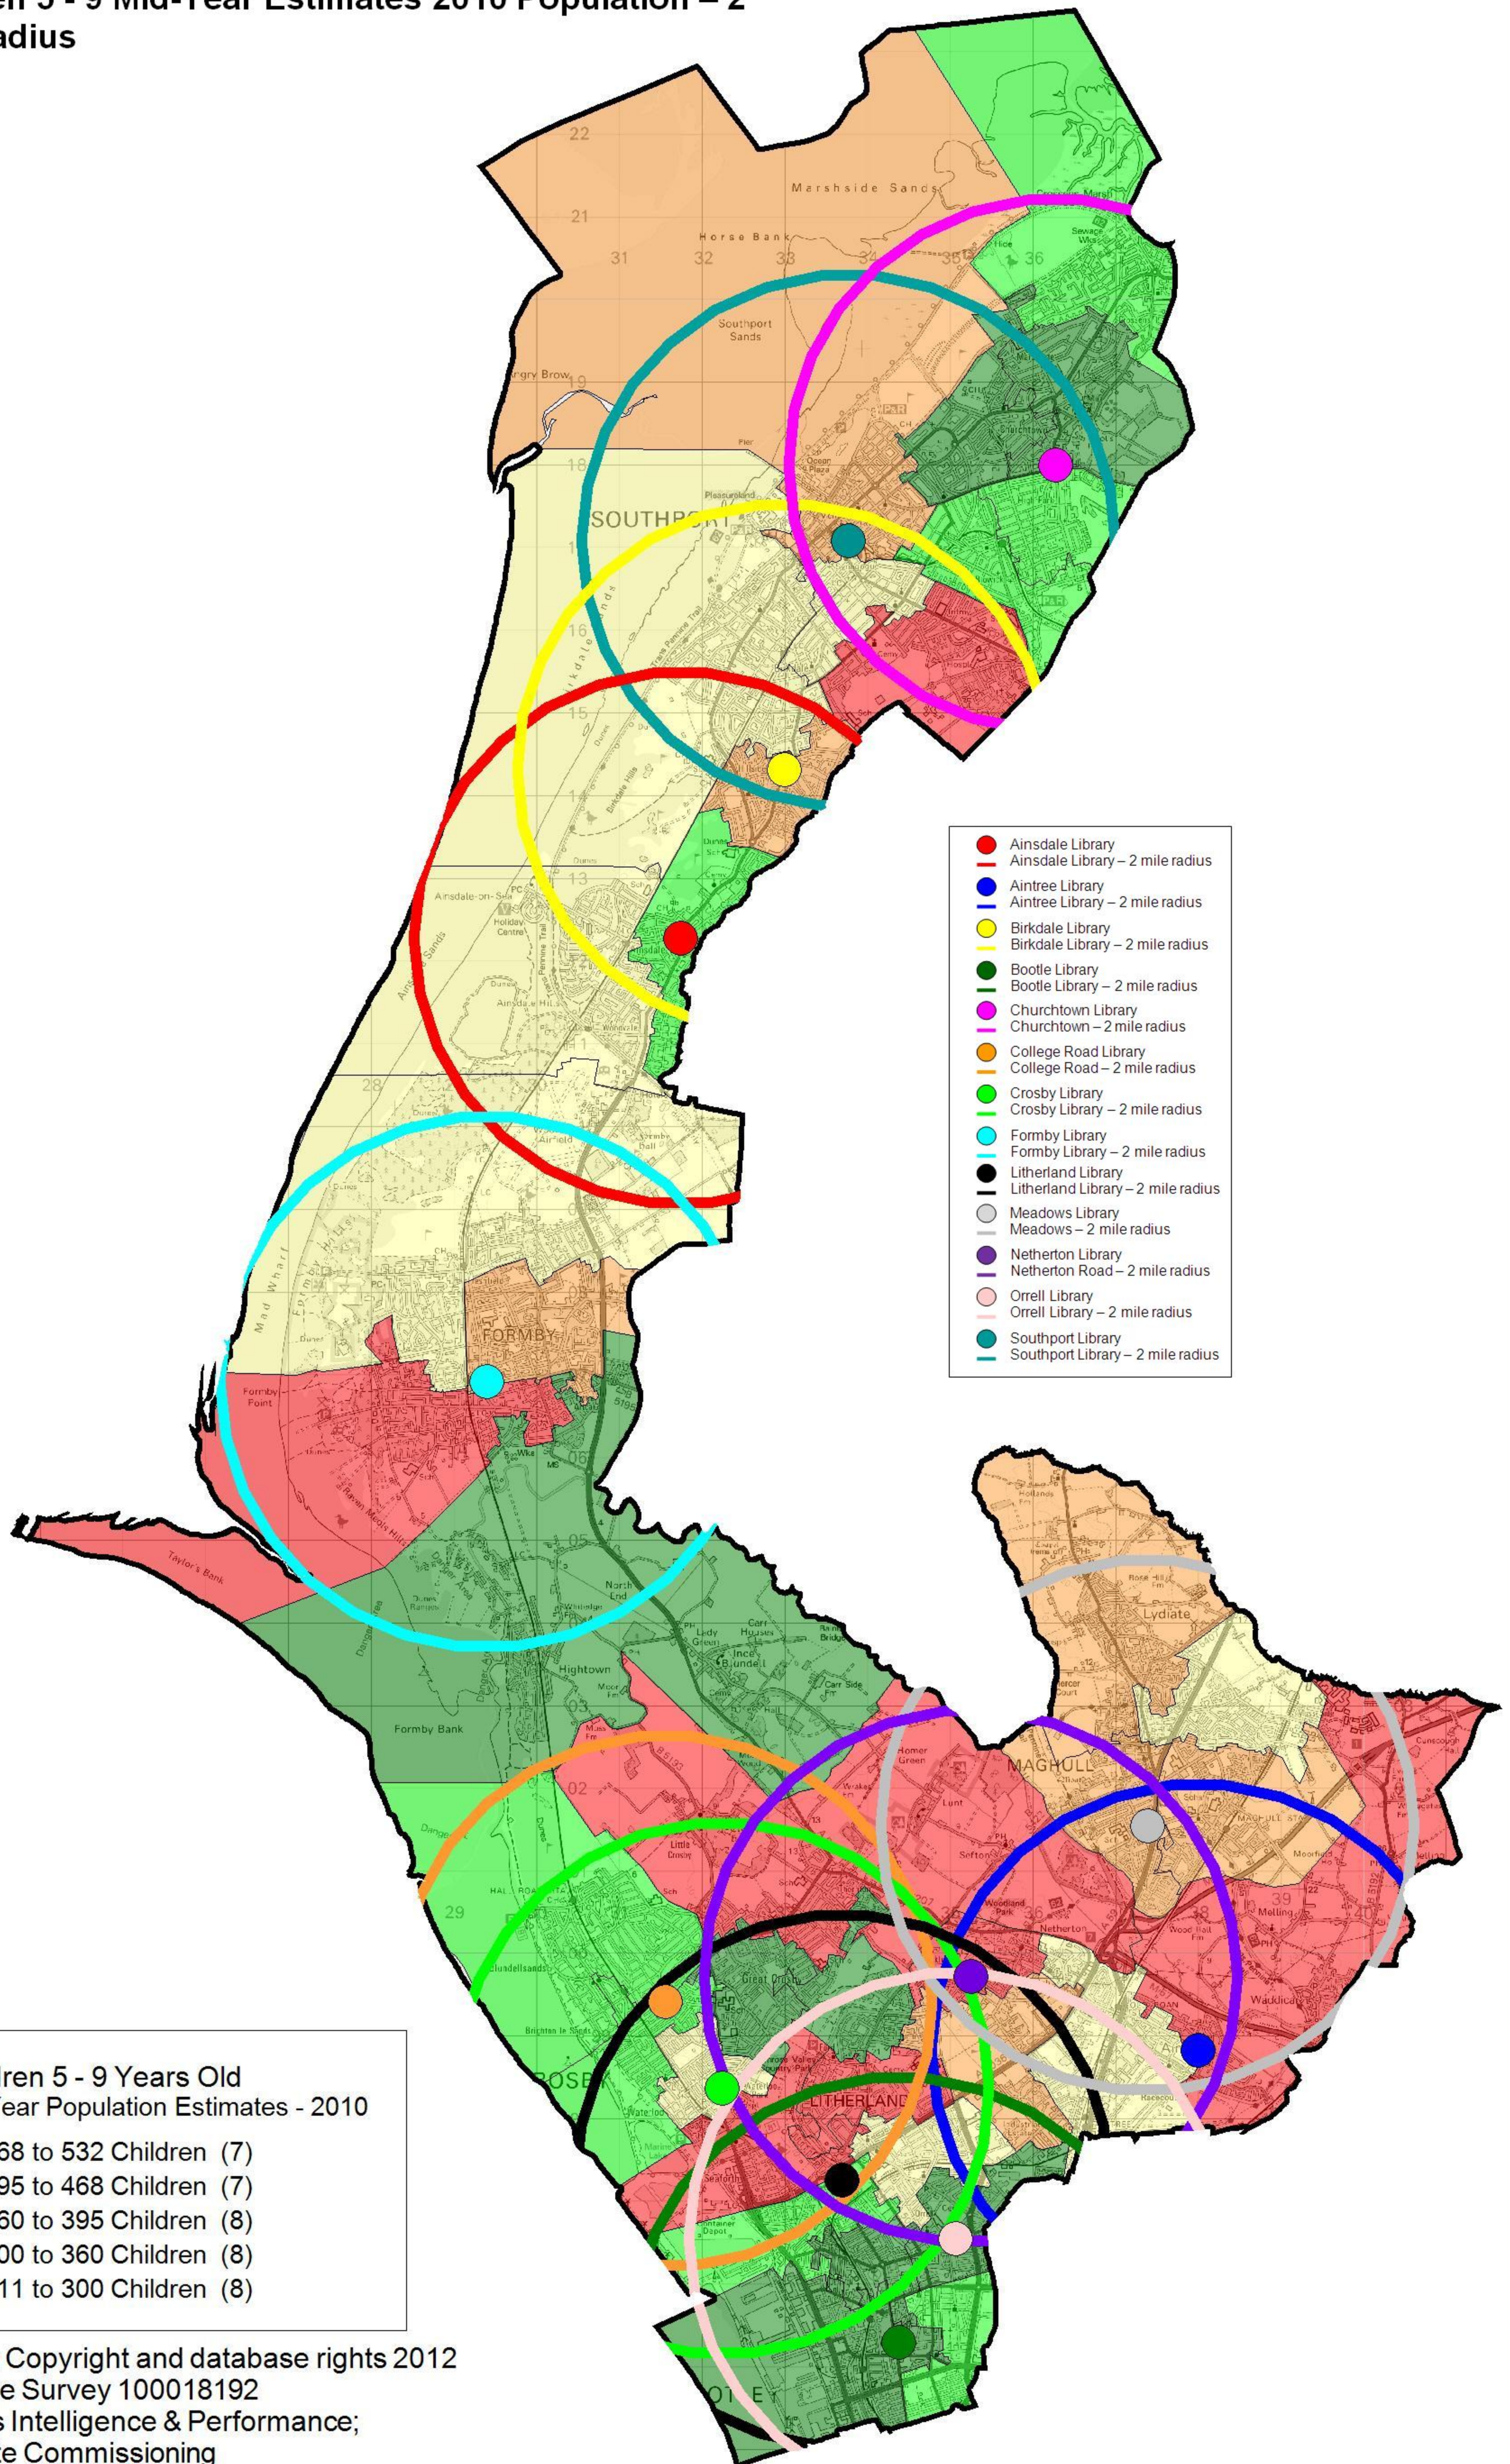

# Children 5 - 9 Mid-Year Estimates 2010 Population – 2 Mile Radius

- Ainsdale Library
- Ainsdale Library – 2 mile radius
- Aintree Library
- Aintree Library – 2 mile radius
- Birkdale Library
- Birkdale Library – 2 mile radius
- Bootle Library
- Bootle Library – 2 mile radius
- Churchtown Library
- Churchtown – 2 mile radius
- College Road Library
- College Road – 2 mile radius
- Crosby Library
- Crosby Library – 2 mile radius
- Formby Library
- Formby Library – 2 mile radius
- Litherland Library
- Litherland Library – 2 mile radius
- Meadows Library
- Meadows – 2 mile radius
- Netherton Library
- Netherton Road – 2 mile radius
- Orrell Library
- Orrell Library – 2 mile radius
- Southport Library
- Southport Library – 2 mile radius

**Children 5 - 9 Years Old  
Mid Year Population Estimates - 2010**

	468 to 532 Children (7)
	395 to 468 Children (7)
	360 to 395 Children (8)
	300 to 360 Children (8)
	211 to 300 Children (8)