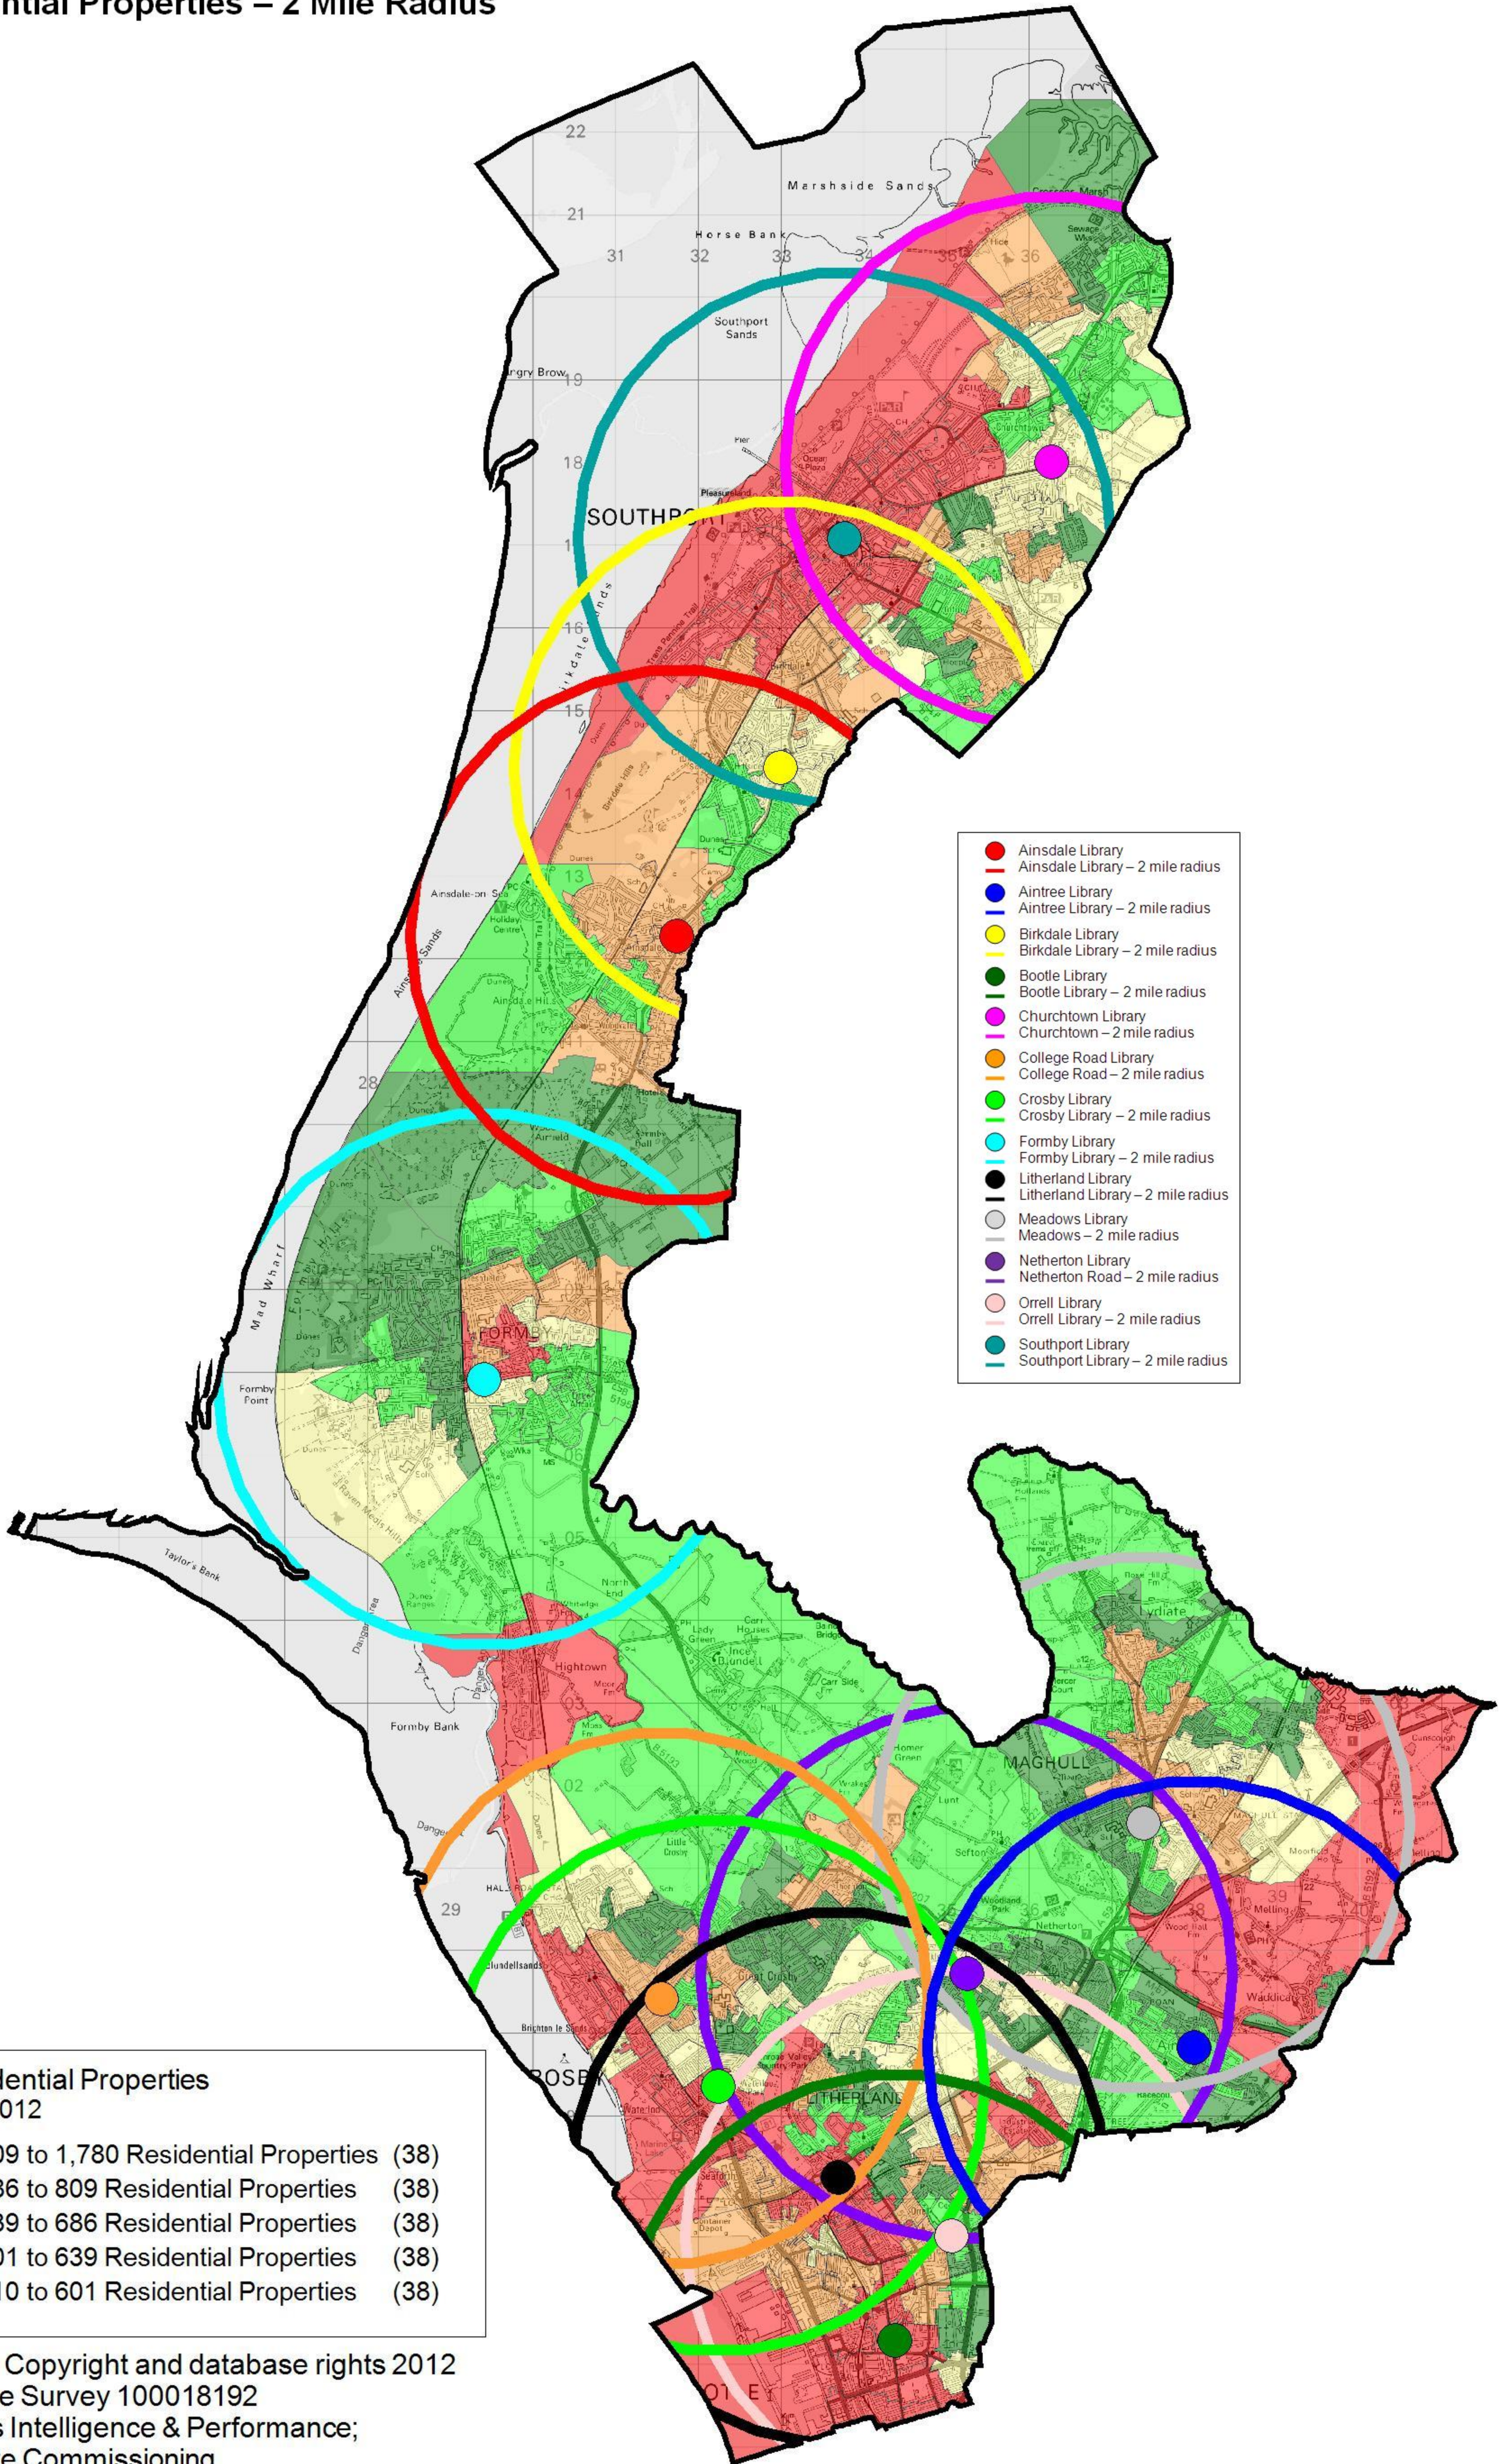

Residential Properties – 2 Mile Radius

- Ainsdale Library
- Ainsdale Library – 2 mile radius
- Aintree Library
- Aintree Library – 2 mile radius
- Birkdale Library
- Birkdale Library – 2 mile radius
- Bootle Library
- Bootle Library – 2 mile radius
- Churchtown Library
- Churchtown – 2 mile radius
- College Road Library
- College Road – 2 mile radius
- Crosby Library
- Crosby Library – 2 mile radius
- Formby Library
- Formby Library – 2 mile radius
- Litherland Library
- Litherland Library – 2 mile radius
- Meadows Library
- Meadows – 2 mile radius
- Netherton Library
- Netherton Road – 2 mile radius
- Orrell Library
- Orrell Library – 2 mile radius
- Southport Library
- Southport Library – 2 mile radius

Residential Properties July 2012	
■	809 to 1,780 Residential Properties (38)
■	686 to 809 Residential Properties (38)
■	639 to 686 Residential Properties (38)
■	601 to 639 Residential Properties (38)
■	410 to 601 Residential Properties (38)