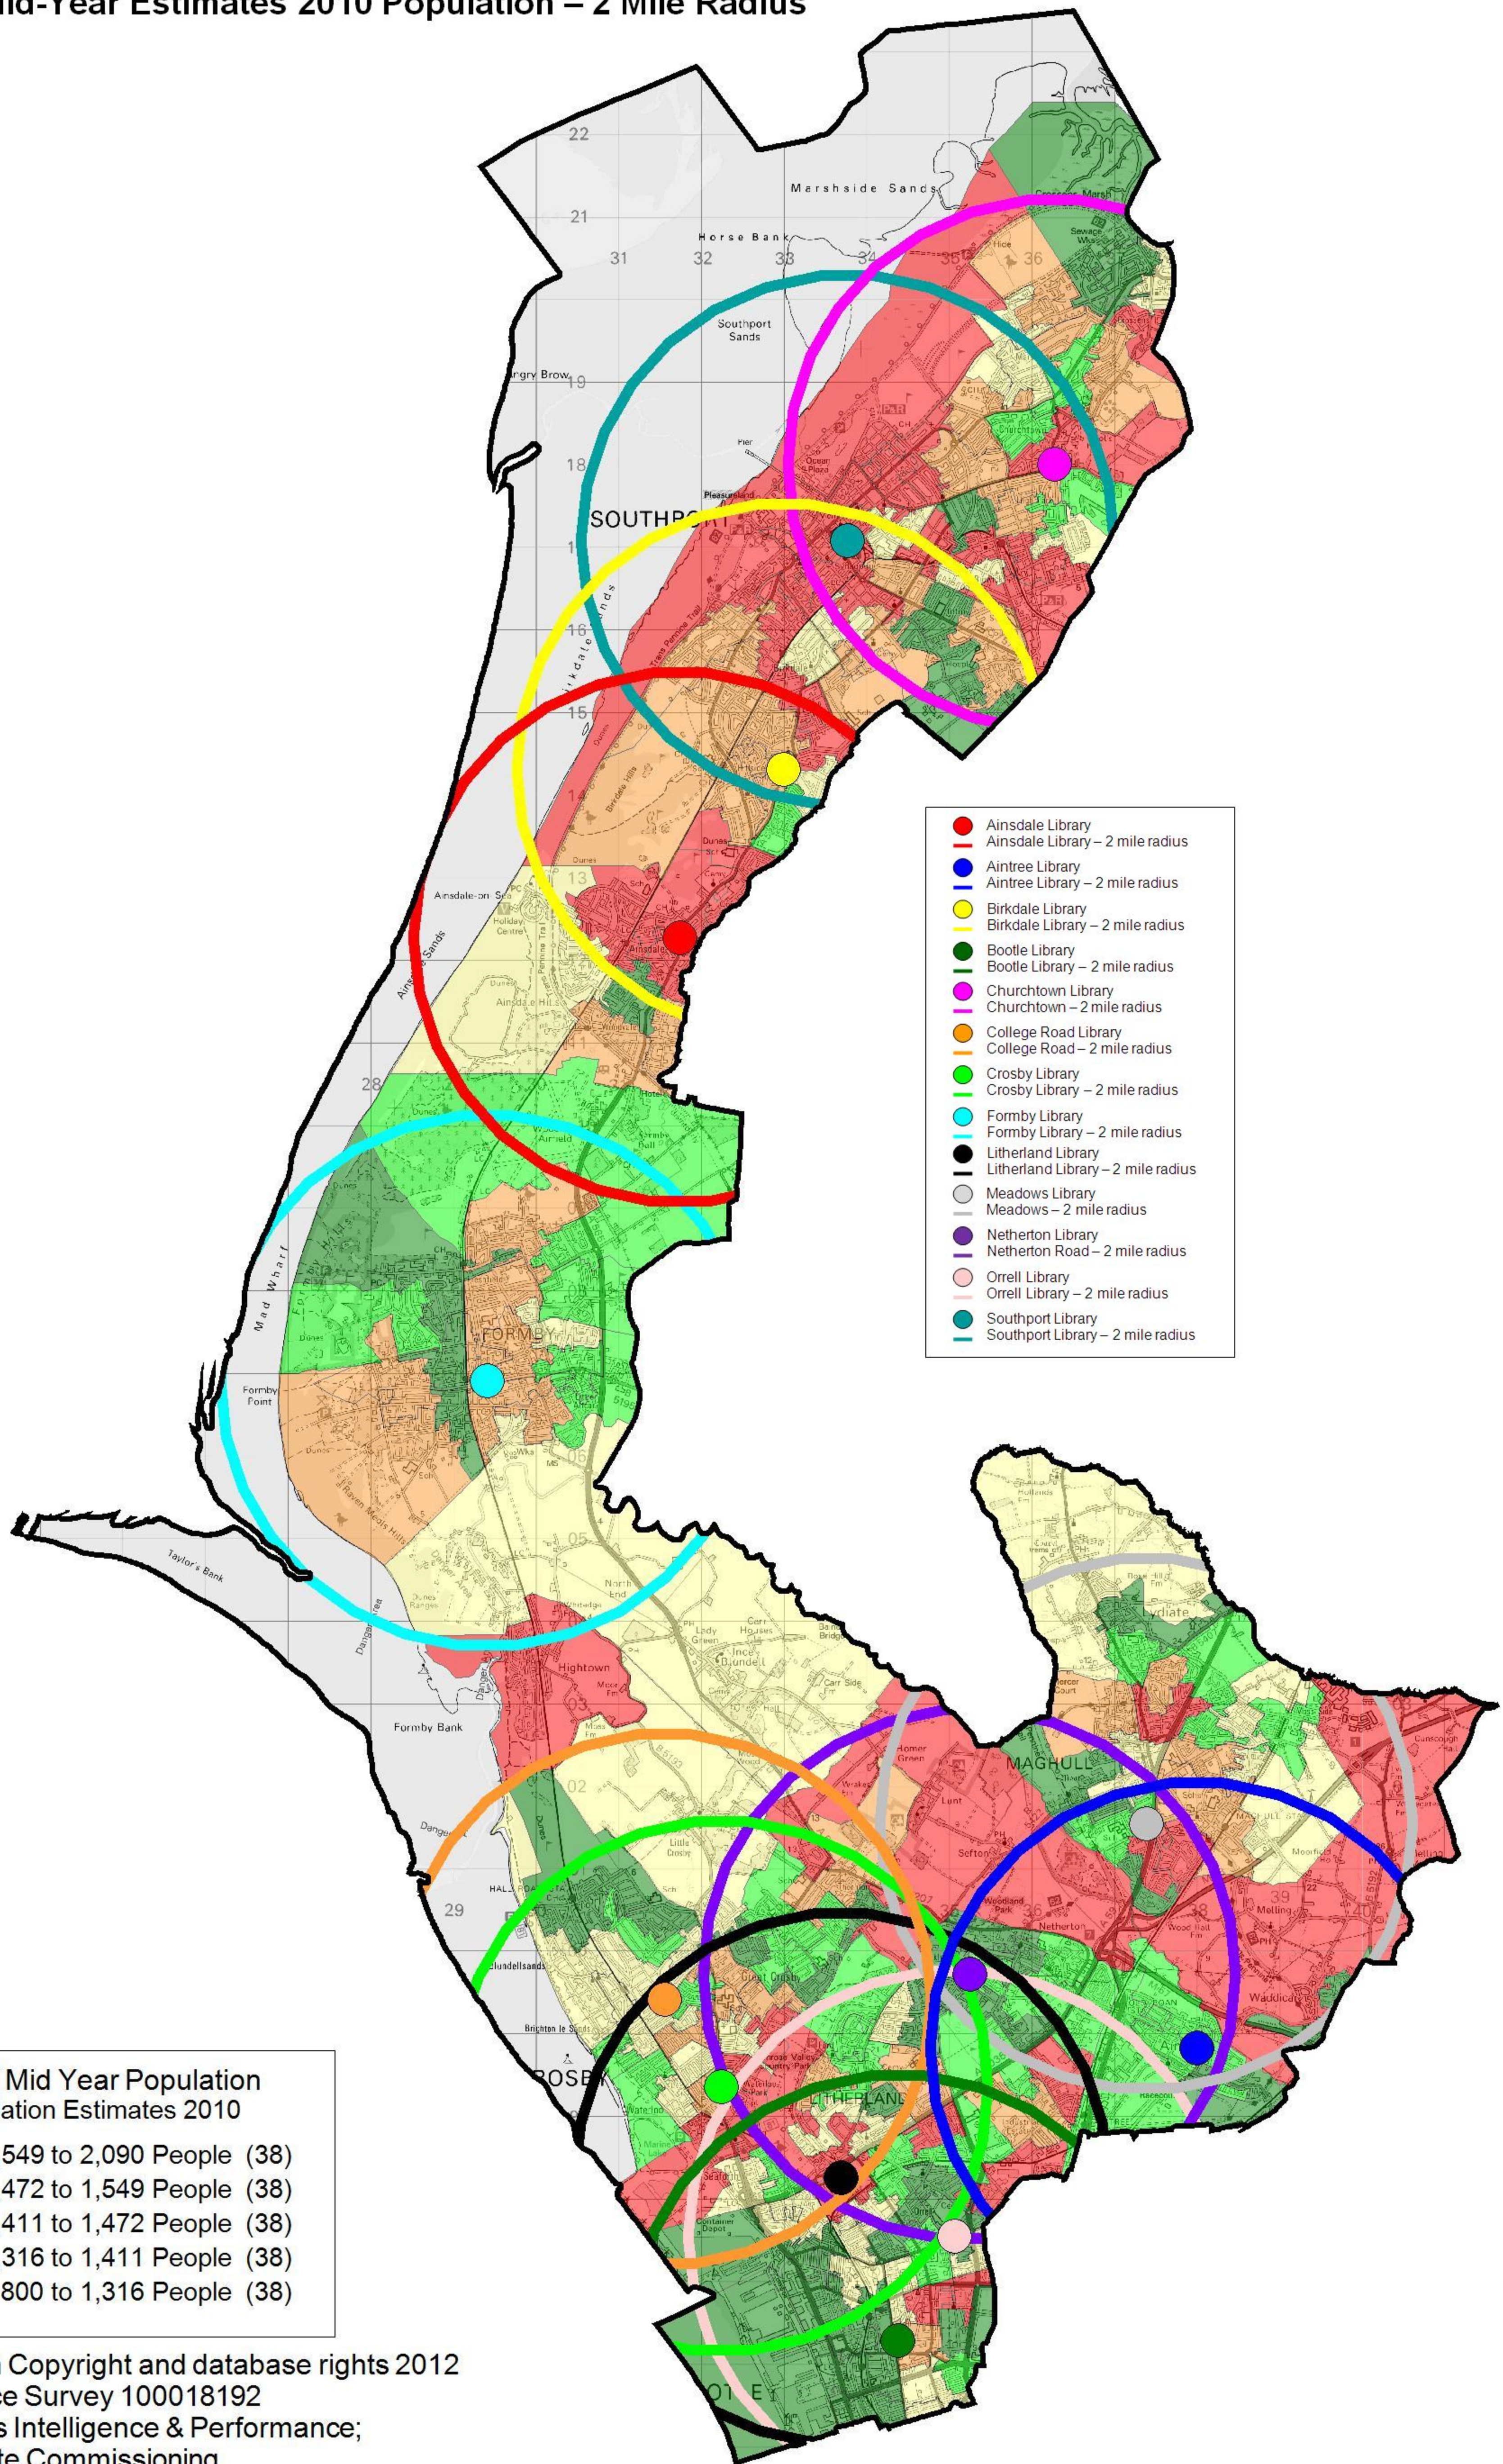

# Total Mid-Year Estimates 2010 Population – 2 Mile Radius

## Total Mid Year Population Population Estimates 2010

- 1,549 to 2,090 People (38)
- 1,472 to 1,549 People (38)
- 1,411 to 1,472 People (38)
- 1,316 to 1,411 People (38)
- 800 to 1,316 People (38)