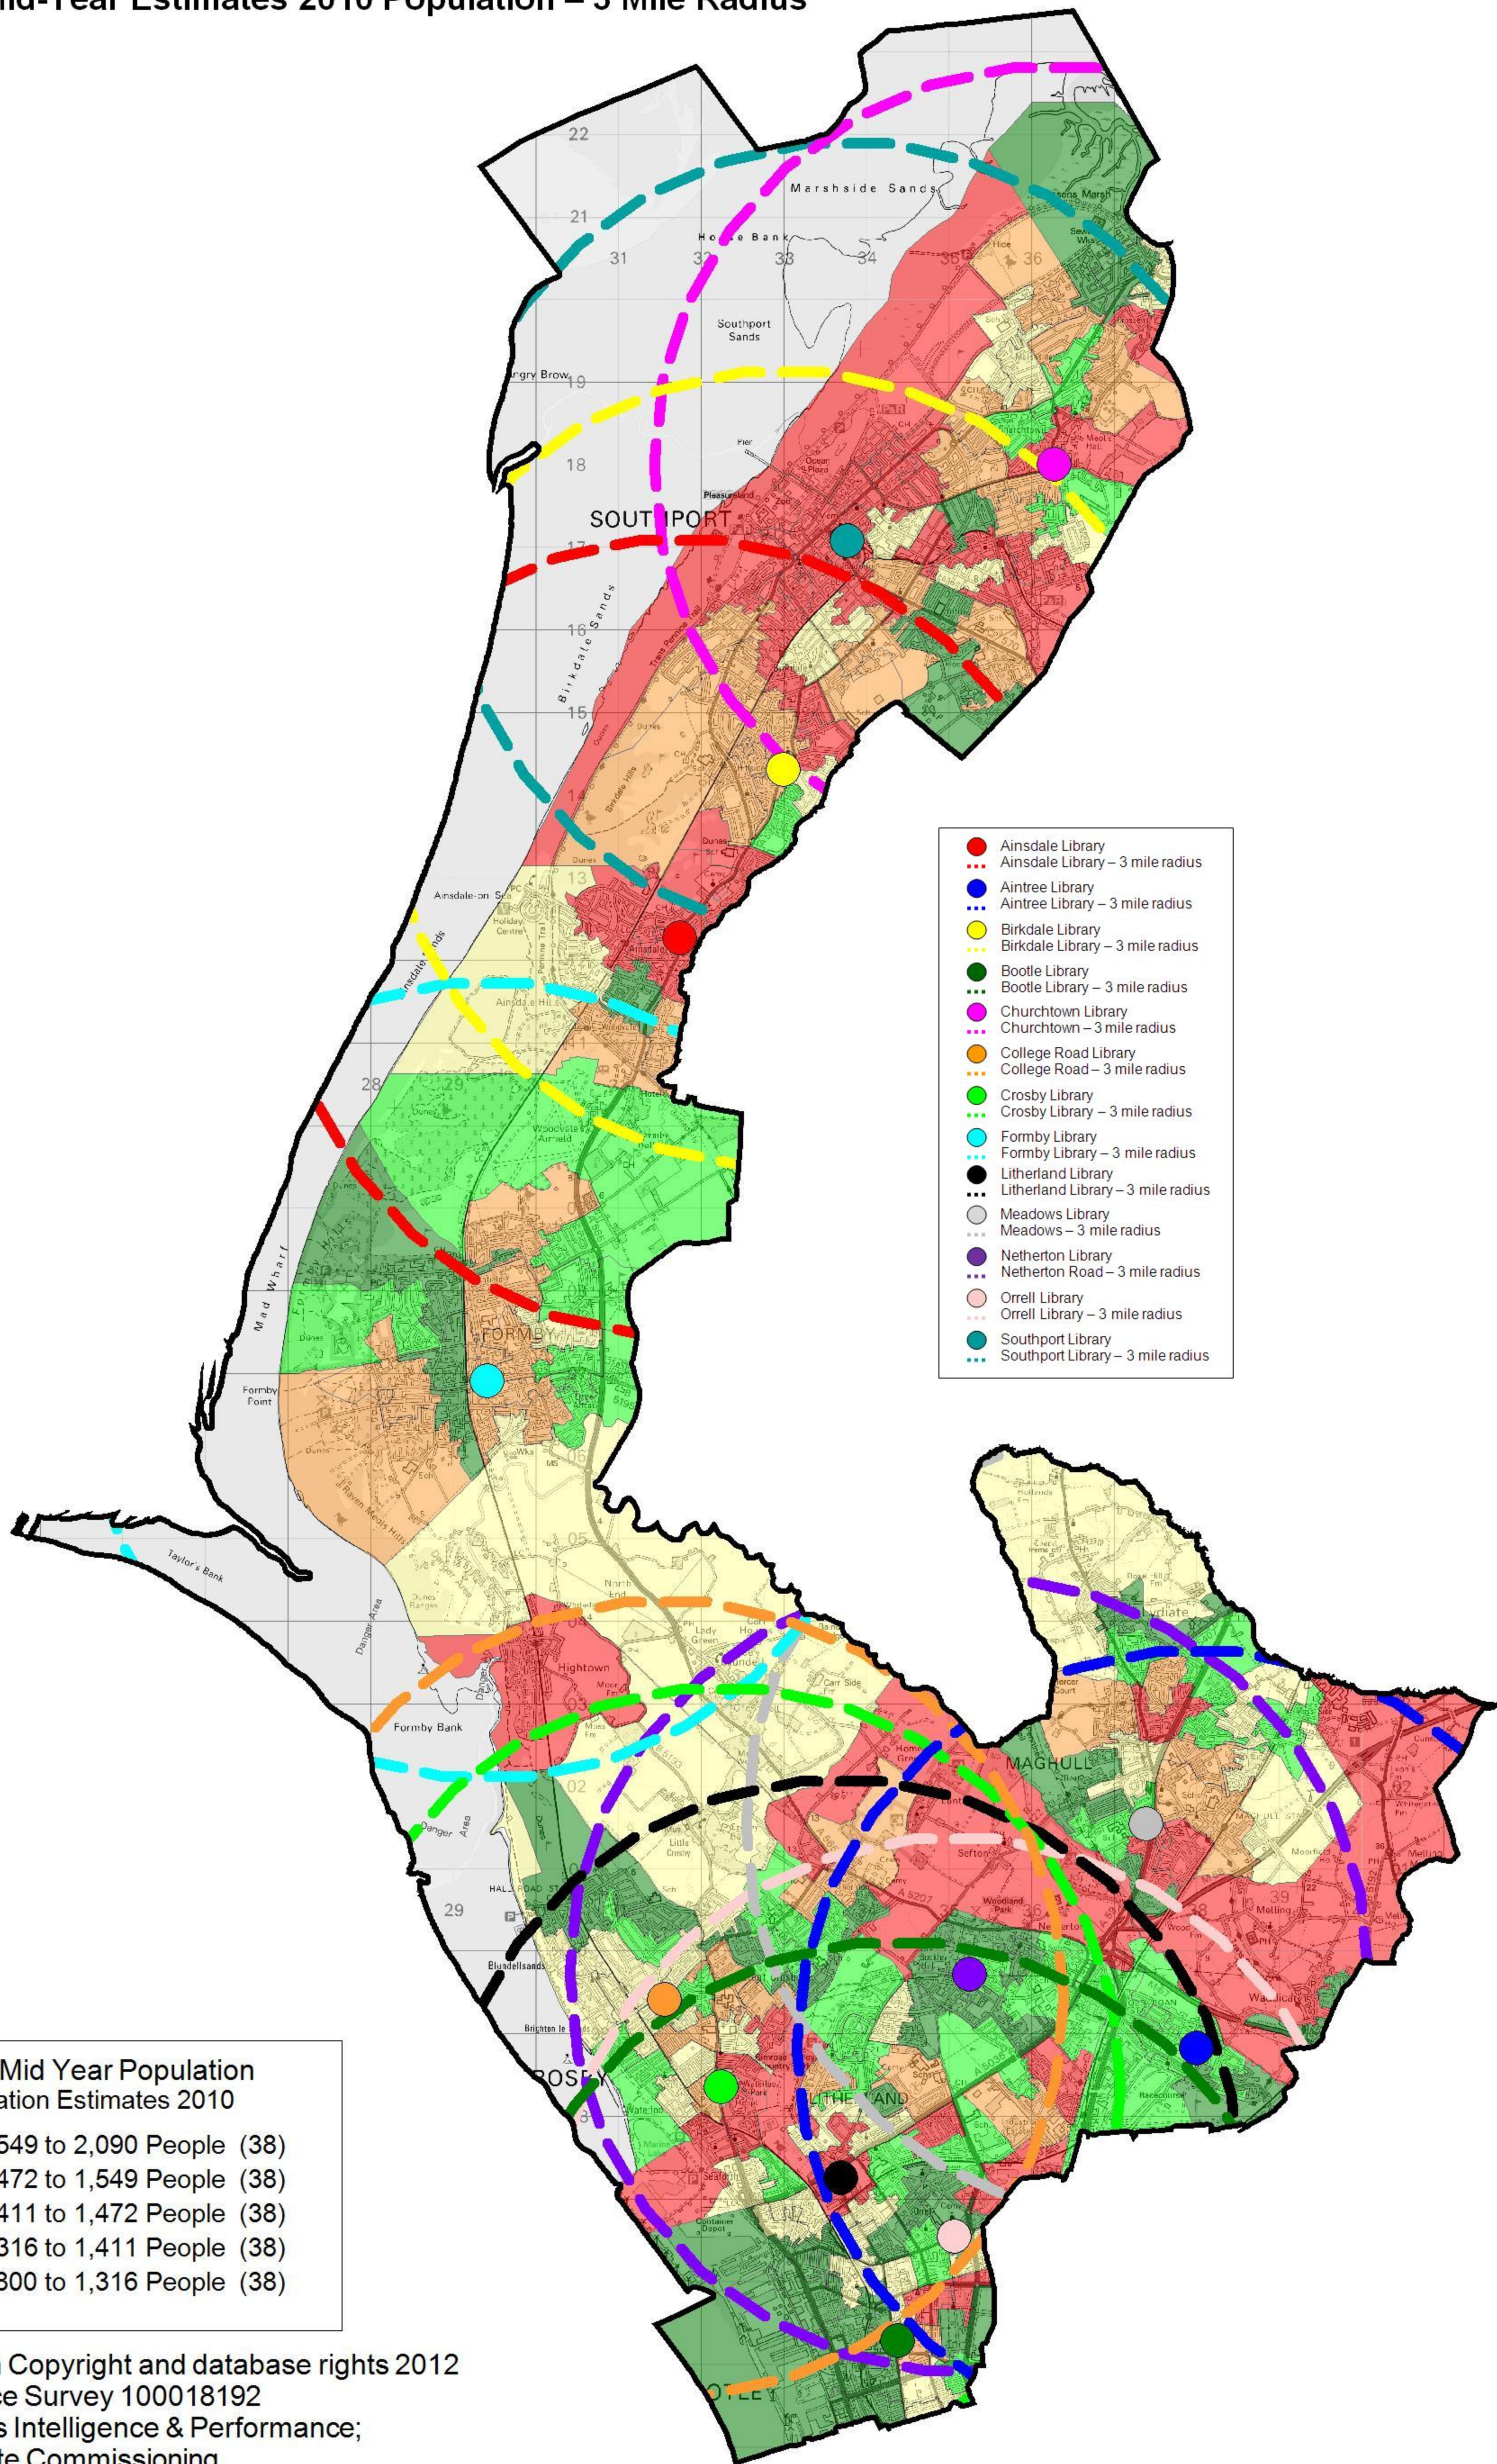

# Total Mid-Year Estimates 2010 Population – 3 Mile Radius

- Ainsdale Library
- ⋯ Ainsdale Library – 3 mile radius
- Aintree Library
- ⋯ Aintree Library – 3 mile radius
- Birkdale Library
- ⋯ Birkdale Library – 3 mile radius
- Bootle Library
- ⋯ Bootle Library – 3 mile radius
- Churchtown Library
- ⋯ Churchtown – 3 mile radius
- College Road Library
- ⋯ College Road – 3 mile radius
- Crosby Library
- ⋯ Crosby Library – 3 mile radius
- Formby Library
- ⋯ Formby Library – 3 mile radius
- Litherland Library
- ⋯ Litherland Library – 3 mile radius
- Meadows Library
- ⋯ Meadows – 3 mile radius
- Netherton Library
- ⋯ Netherton Road – 3 mile radius
- Orrell Library
- ⋯ Orrell Library – 3 mile radius
- Southport Library
- ⋯ Southport Library – 3 mile radius

Total Mid Year Population	
Population Estimates 2010	
■	1,549 to 2,090 People (38)
■	1,472 to 1,549 People (38)
■	1,411 to 1,472 People (38)
■	1,316 to 1,411 People (38)
■	800 to 1,316 People (38)