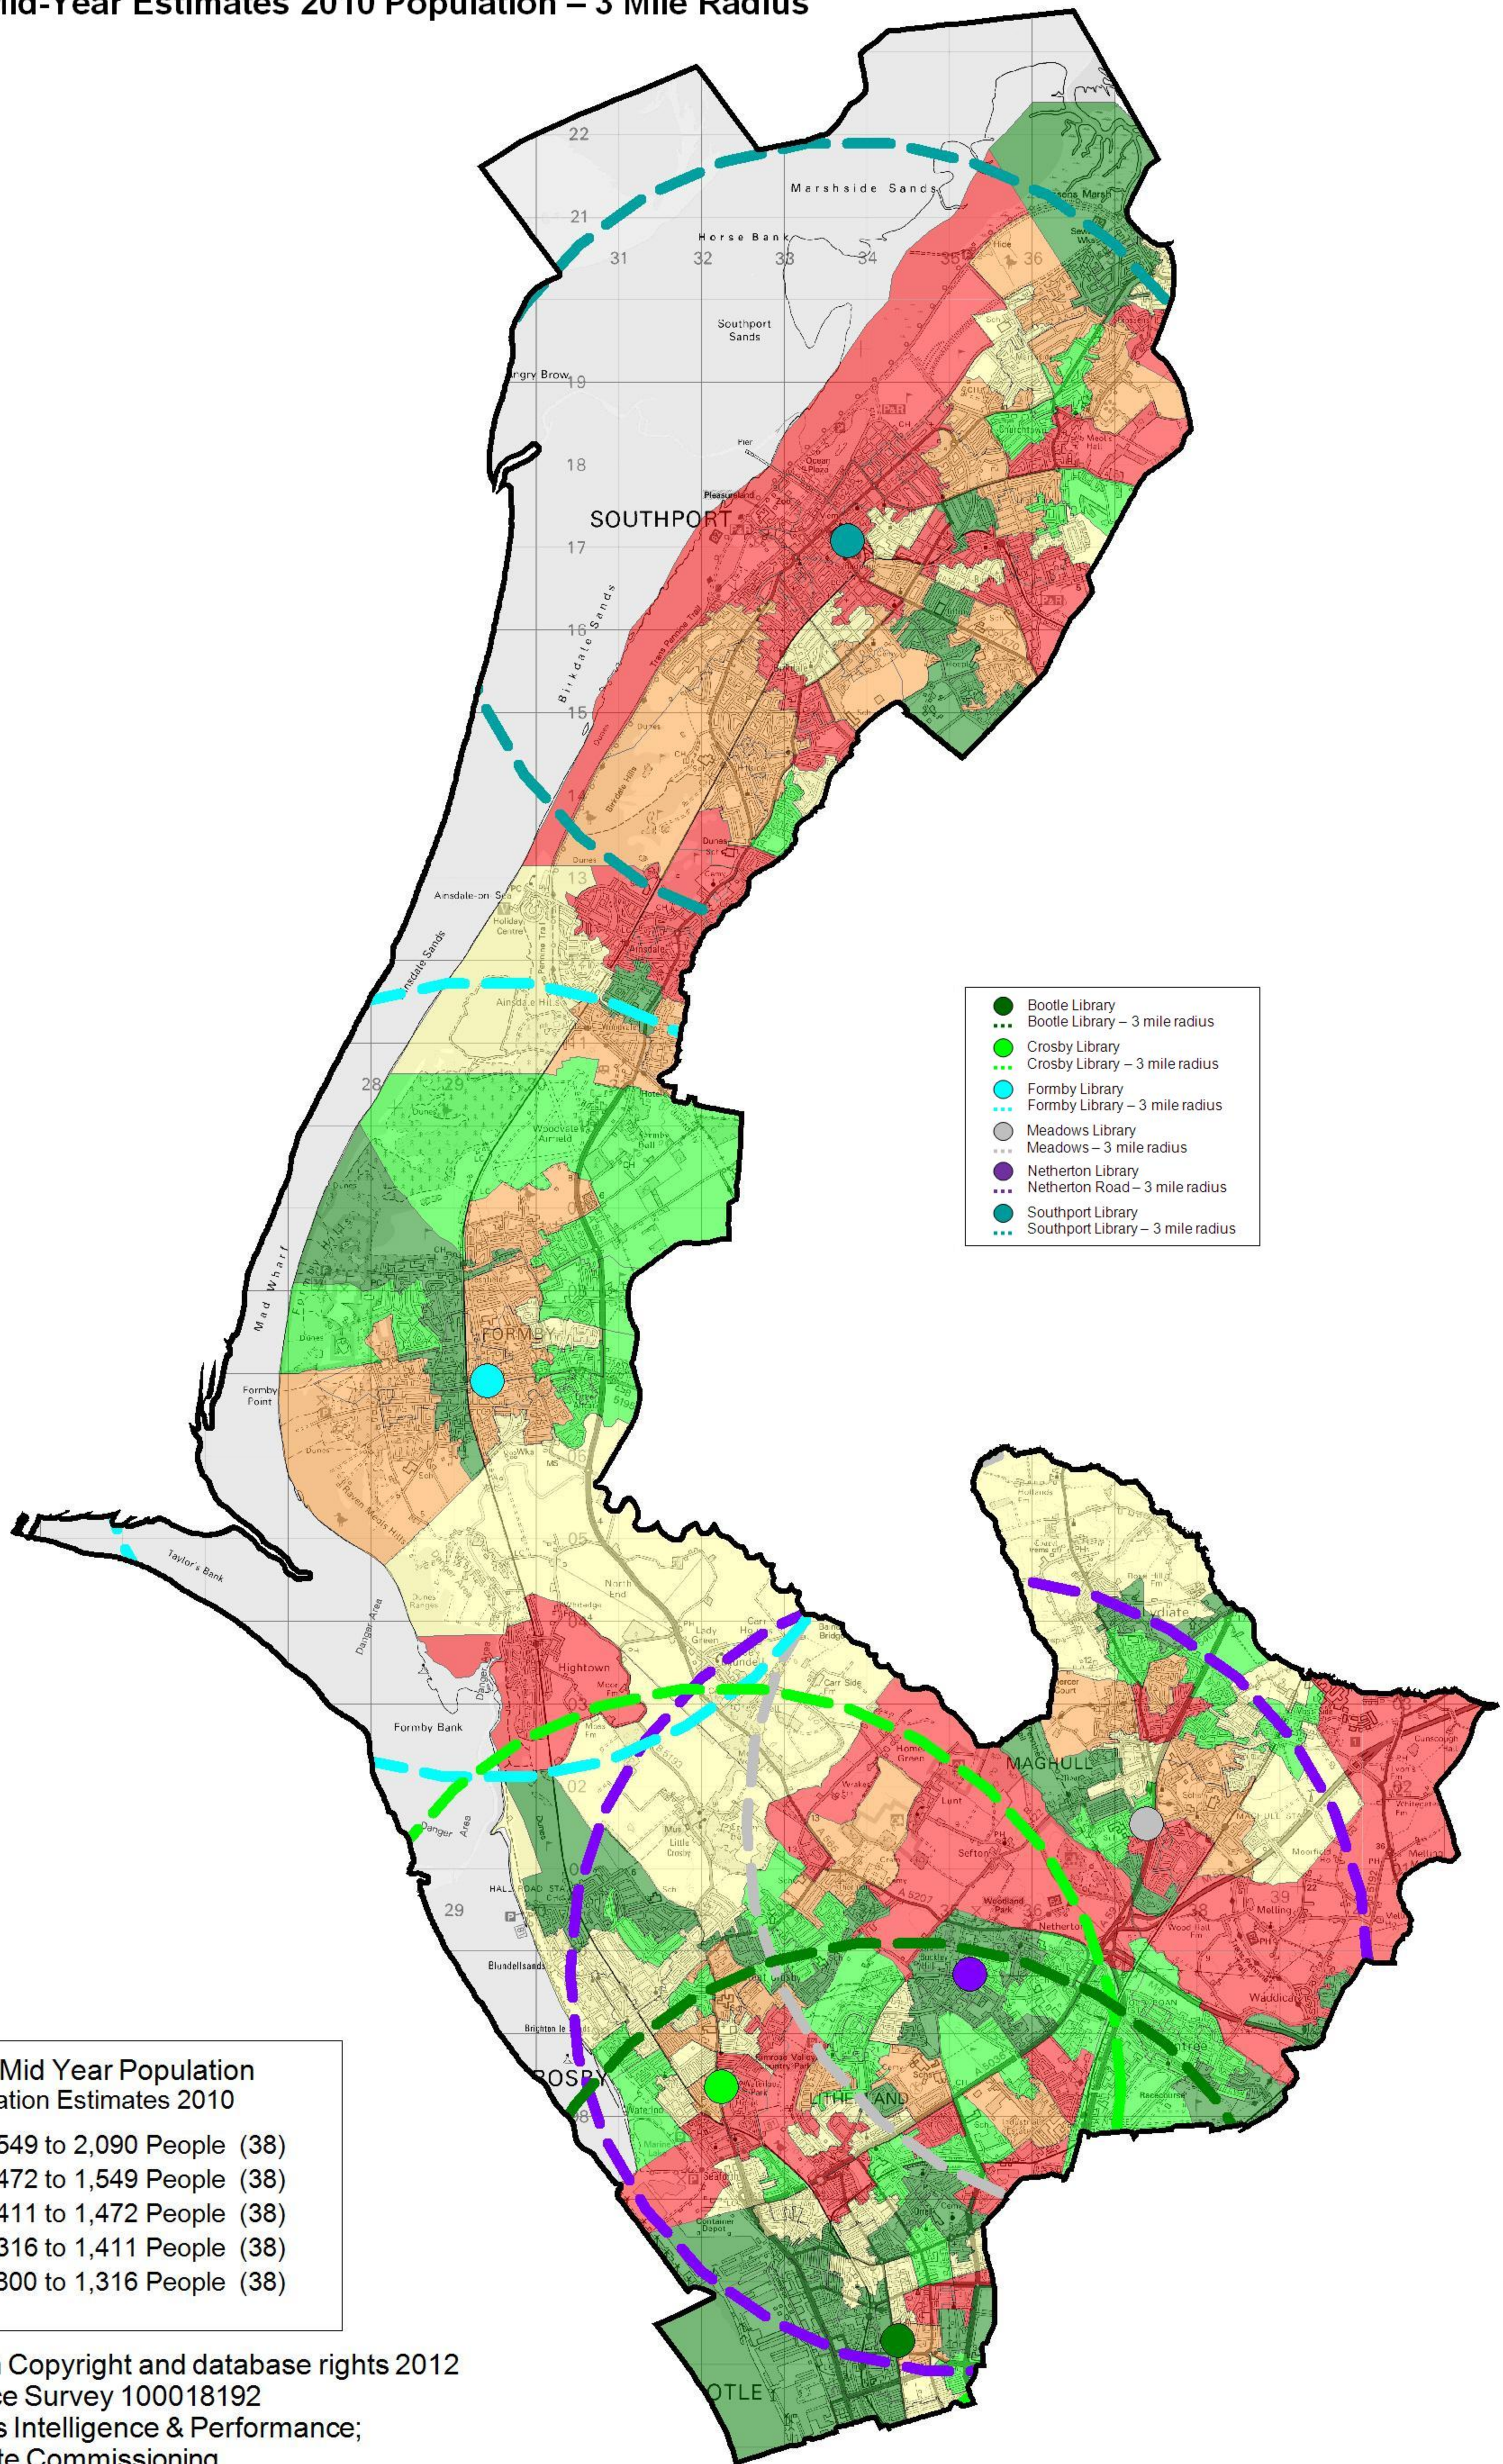

Total Mid-Year Estimates 2010 Population – 3 Mile Radius

- Bootle Library
- Bootle Library – 3 mile radius
- Crosby Library
- Crosby Library – 3 mile radius
- Formby Library
- Formby Library – 3 mile radius
- Meadows Library
- Meadows – 3 mile radius
- Netherton Library
- Netherton Road – 3 mile radius
- Southport Library
- Southport Library – 3 mile radius

- Total Mid Year Population**
Population Estimates 2010
- 1,549 to 2,090 People (38)
 - 1,472 to 1,549 People (38)
 - 1,411 to 1,472 People (38)
 - 1,316 to 1,411 People (38)
 - 800 to 1,316 People (38)