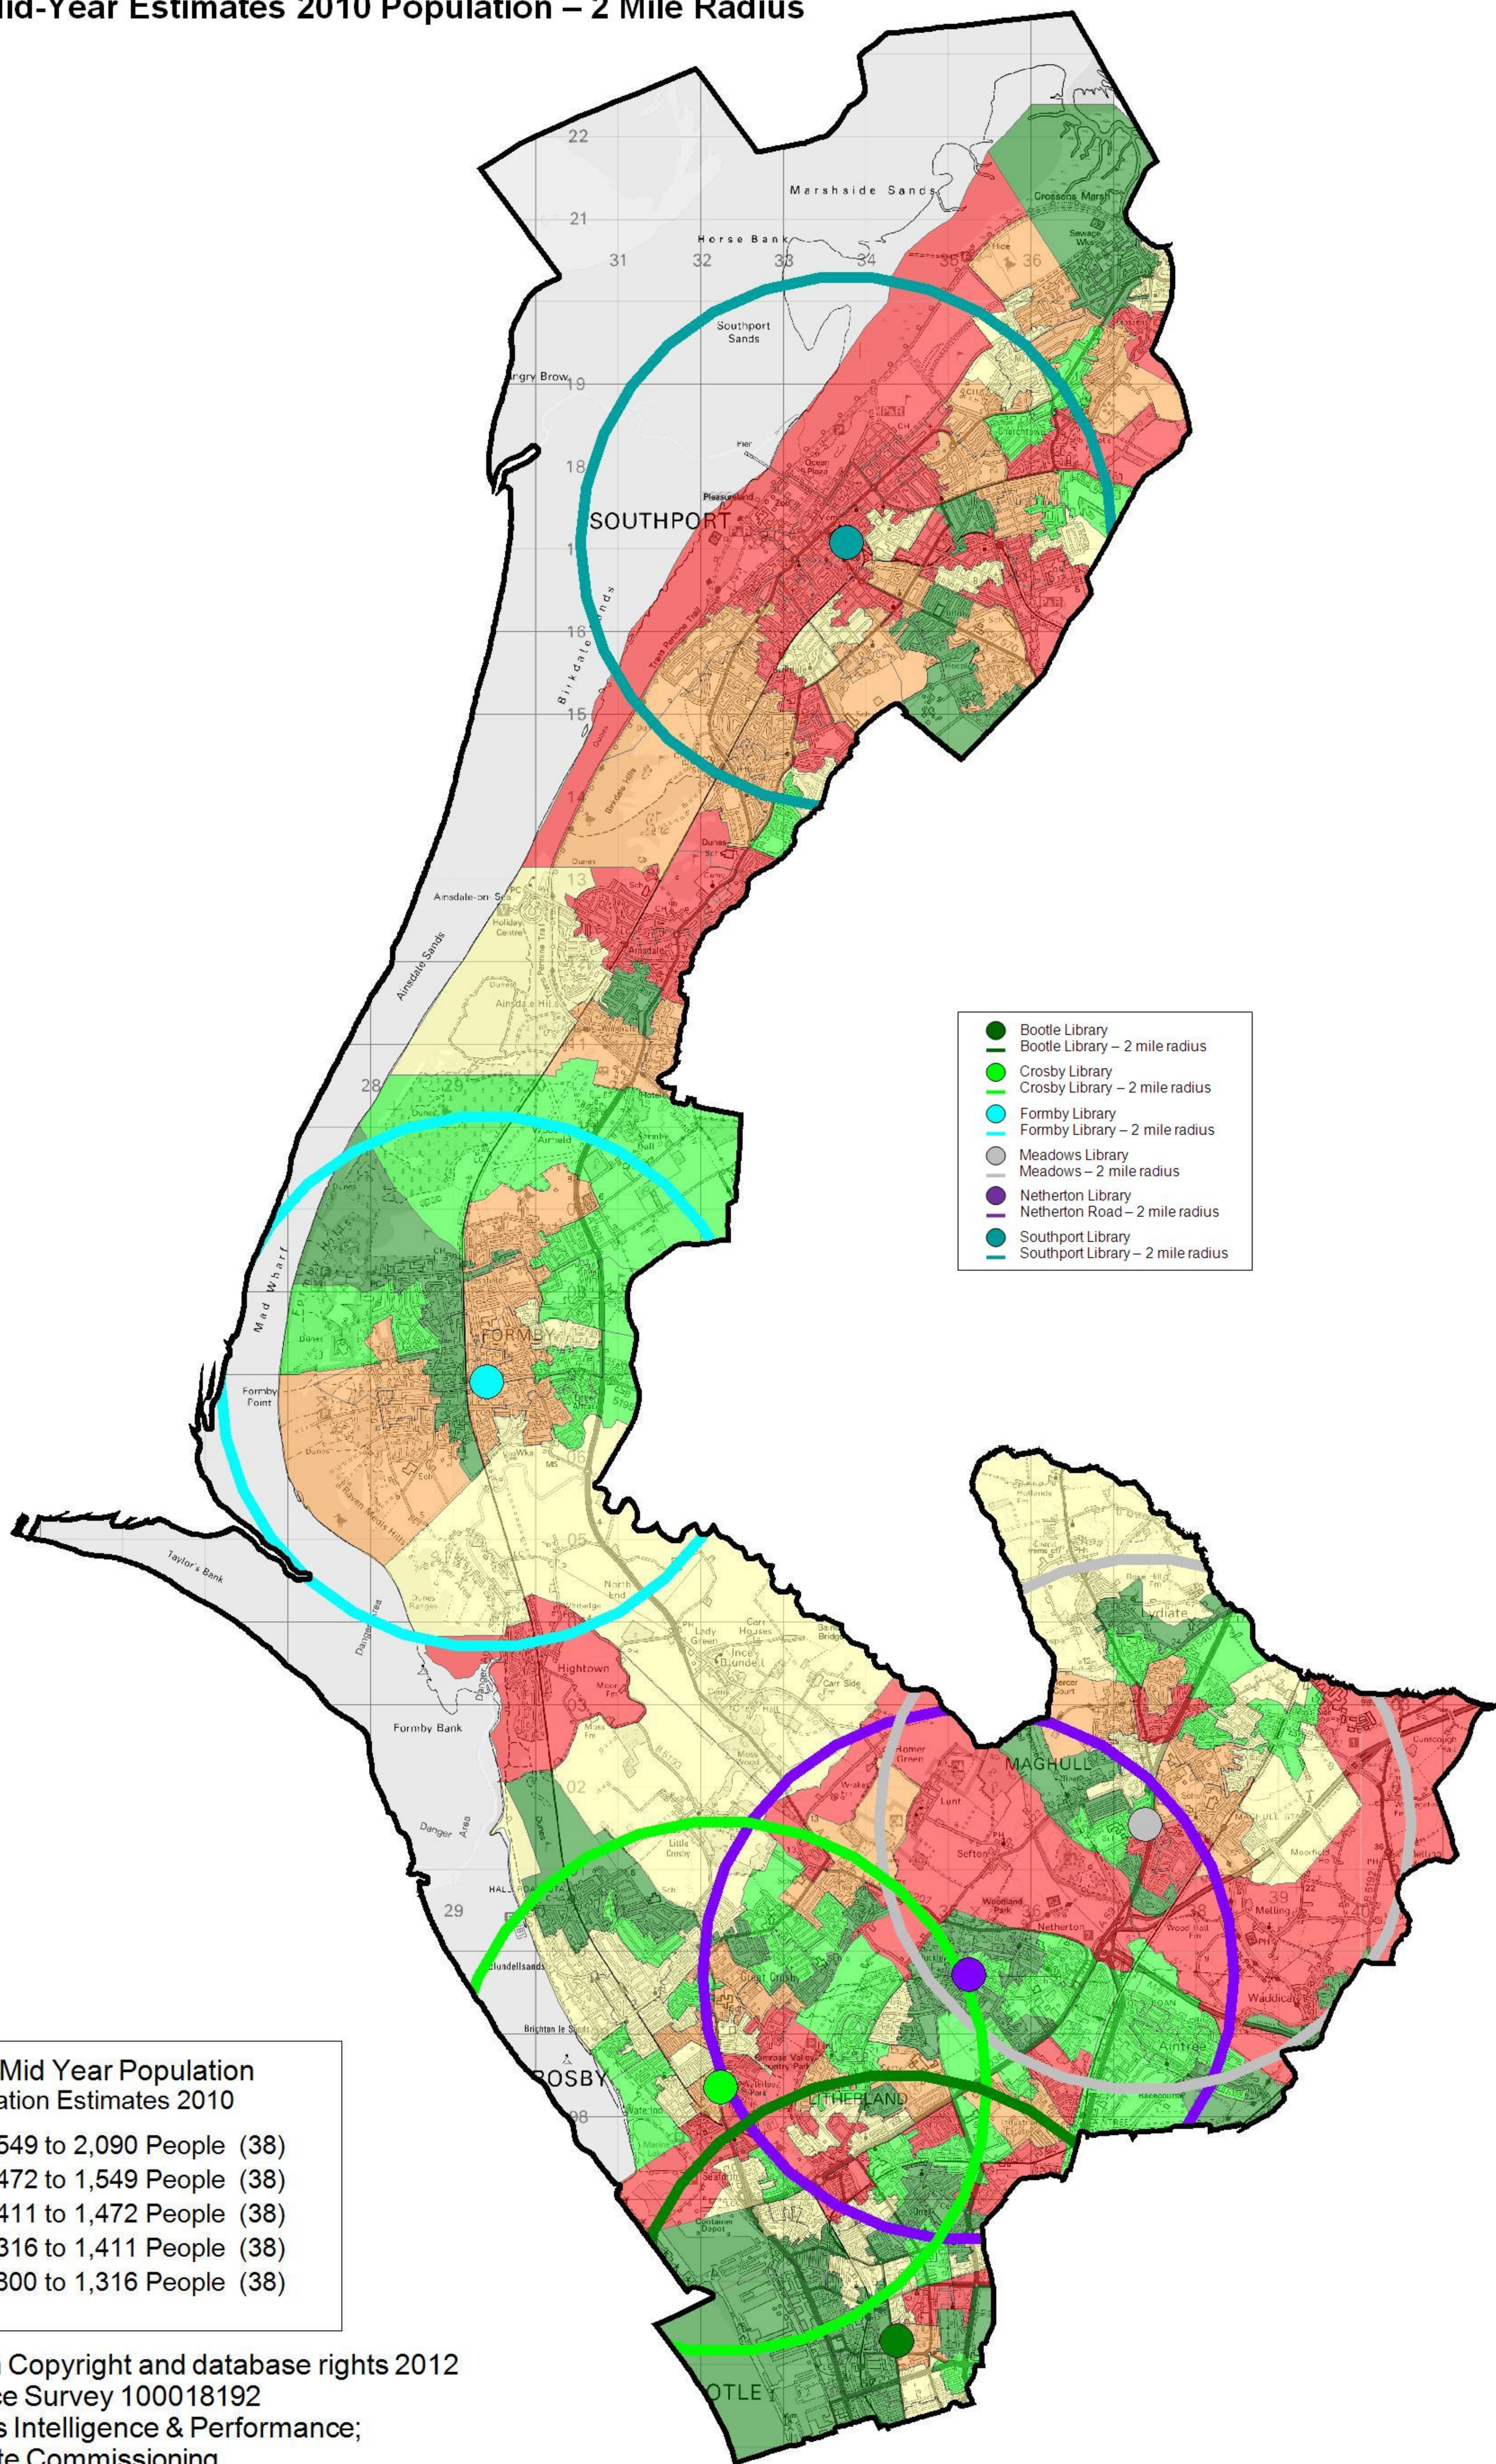

Total Mid-Year Estimates 2010 Population – 2 Mile Radius

- Bootle Library
- Bootle Library – 2 mile radius
- Crosby Library
- Crosby Library – 2 mile radius
- Formby Library
- Formby Library – 2 mile radius
- Meadows Library
- Meadows – 2 mile radius
- Netherton Library
- Netherton Road – 2 mile radius
- Southport Library
- Southport Library – 2 mile radius

Total Mid Year Population Population Estimates 2010	
■	1,549 to 2,090 People (38)
■	1,472 to 1,549 People (38)
■	1,411 to 1,472 People (38)
■	1,316 to 1,411 People (38)
■	800 to 1,316 People (38)